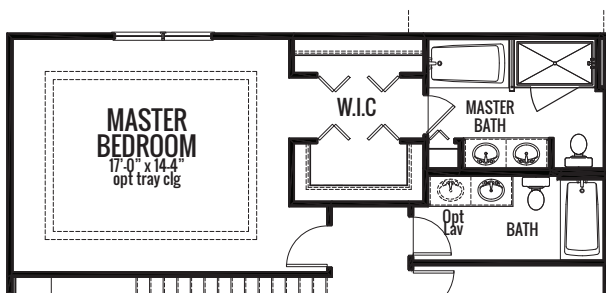

# HERITAGE FALLS THE LANCASTER

2115 sq. ft. | 3-4 Bed | 2.5 Bath

Artist's renderings may vary in precise detail as compared to actual construction. All dimensions are approximate. Providence Real Estate Development, LLC, in an effort to improve its product, reserves the right to make changes without notice. Actual home may be built as shown or reversed as dictated by engineered site plan.

## THE LANCASTER

2115 sq. ft. | 3-4 Bed | 2.5 Bath

Artist's renderings may vary in precise detail as compared to actual construction. All dimensions are approximate. Providence Real Estate Development, LLC, in an effort to improve its product, reserves the right to make changes without notice. Actual home may be built as shown or reversed as dictated by engineered site plan.