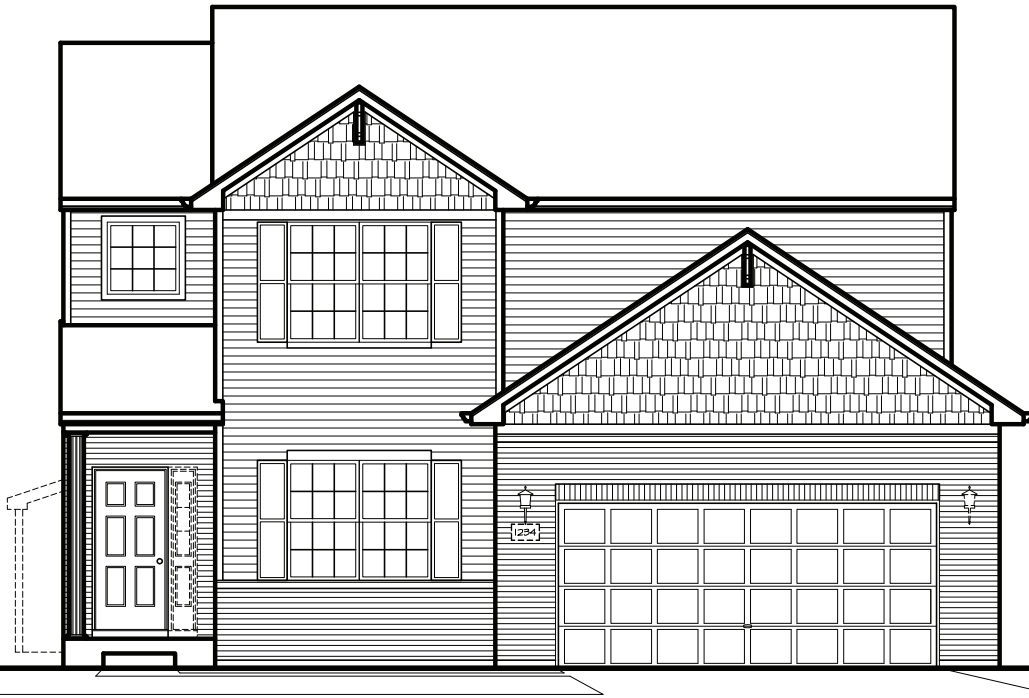

HERITAGE FALLS

THE LANCASTER

2115 sq. ft. | 3-4 Bed | 2.5 Bath

ELEVATION "C"

Artist's renderings may vary in precise detail as compared to actual construction. All dimensions are approximate. Providence Real Estate Development, LLC, in an effort to improve its product, reserves the right to make changes without notice. Actual home may be built as shown or reversed as dictated by engineered site plan.