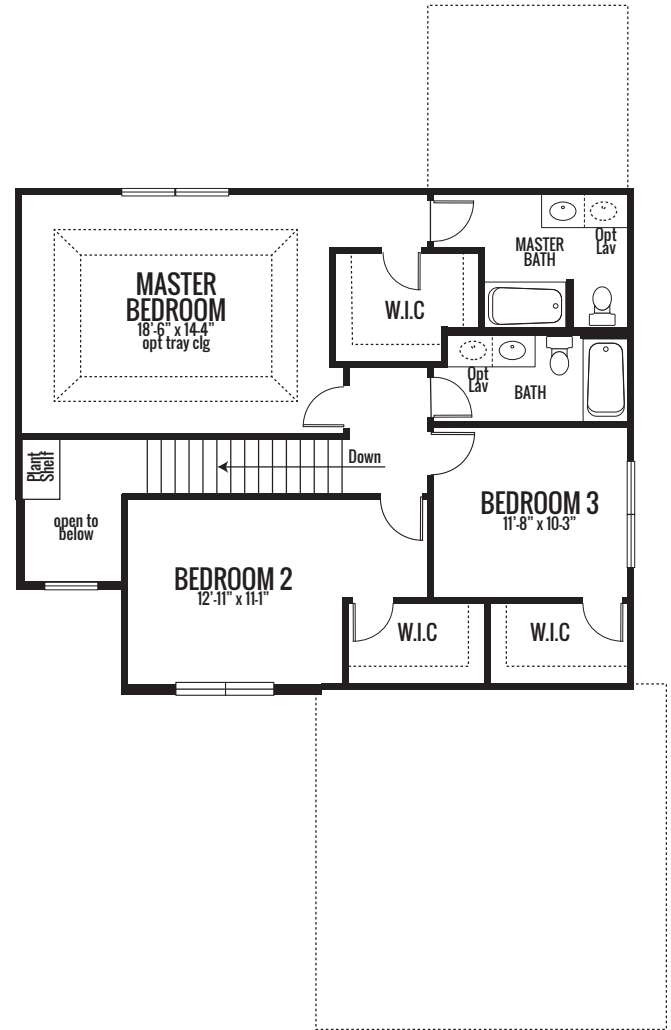

# HERITAGE FALLS THE LANCASTER

2115 sq. ft. | 3-4 Bed | 2.5 Bath

Artist's renderings may vary in precise detail as compared to actual construction. All dimensions are approximate. Providence Real Estate Development, LLC, in an effort to improve its product, reserves the right to make changes without notice. Actual home may be built as shown or reversed as dictated by engineered site plan.

## THE LANCASTER

2115 sq. ft. | 3-4 Bed | 2.5 Bath

Artist's renderings may vary in precise detail as compared to actual construction. All dimensions are approximate. Providence Real Estate Development, LLC, in an effort to improve its product, reserves the right to make changes without notice. Actual home may be built as shown or reversed as dictated by engineered site plan.

# HERITAGE FALLS THE LANCASTER

2115 sq. ft. | 3-4 Bed | 2.5 Bath

## THE LANCASTER

2115 sq. ft. | 3-4 Bed | 2.5 Bath

**ELEVATION "B"**

Artist's renderings may vary in precise detail as compared to actual construction. All dimensions are approximate. Providence Real Estate Development, LLC, in an effort to improve its product, reserves the right to make changes without notice. Actual home may be built as shown or reversed as dictated by engineered site plan.