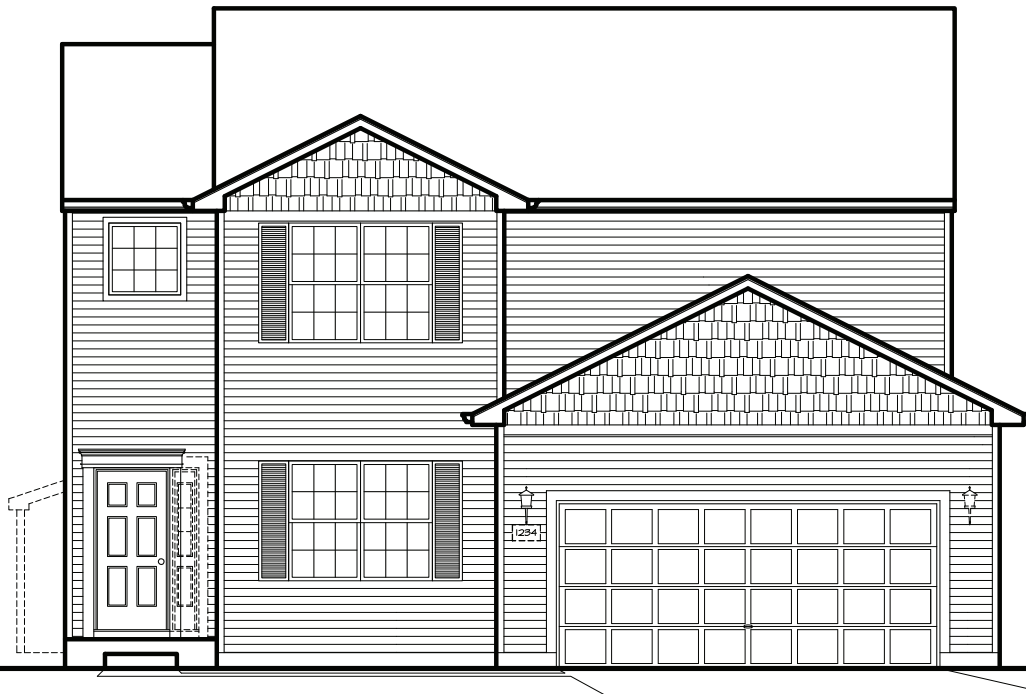

# HERITAGE FALLS THE LANCASTER

2115 sq. ft. | 3-4 Bed | 2.5 Bath

Artist's renderings may vary in precise detail as compared to actual construction. All dimensions are approximate. Providence Real Estate Development, LLC, in an effort to improve its product, reserves the right to make changes without notice. Actual home may be built as shown or reversed as dictated by engineered site plan.

## THE LANCASTER

2115 sq. ft. | 3-4 Bed | 2.5 Bath

Artist's renderings may vary in precise detail as compared to actual construction. All dimensions are approximate. Providence Real Estate Development, LLC, in an effort to improve its product, reserves the right to make changes without notice. Actual home may be built as shown or reversed as dictated by engineered site plan.

# HERITAGE FALLS THE LANCASTER

2115 sq. ft. | 3-4 Bed | 2.5 Bath

## THE LANCASTER

2115 sq. ft. | 3-4 Bed | 2.5 Bath

**ELEVATION "B"**

Artist's renderings may vary in precise detail as compared to actual construction. All dimensions are approximate. Providence Real Estate Development, LLC, in an effort to improve its product, reserves the right to make changes without notice. Actual home may be built as shown or reversed as dictated by engineered site plan.