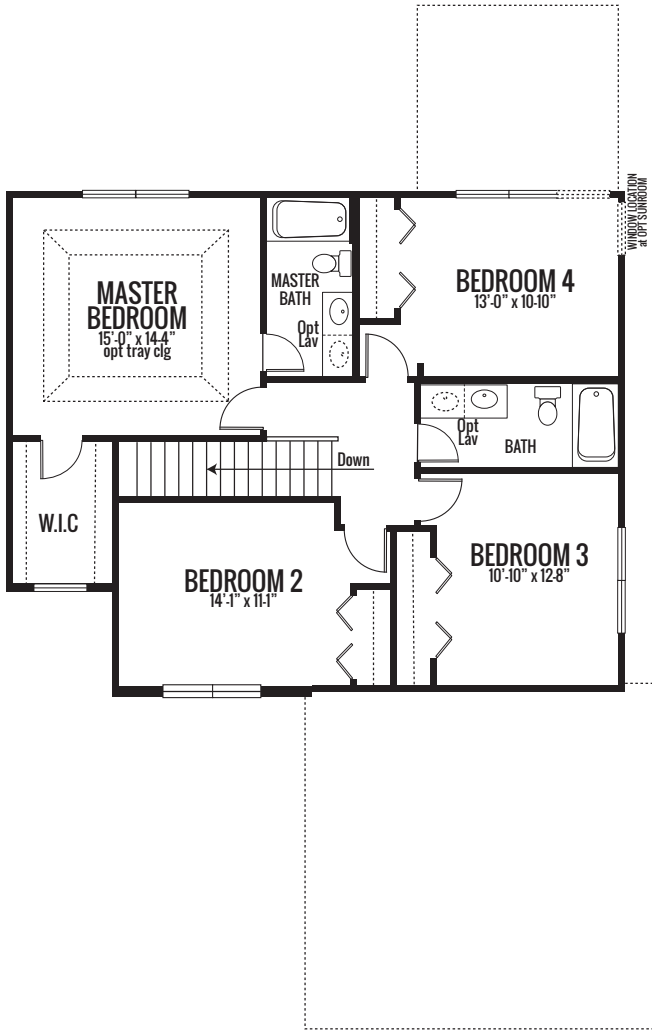

# HERITAGE FALLS THE LANCASTER

2115 sq. ft. | 3-4 Bed | 2.5 Bath

Artist's renderings may vary in precise detail as compared to actual construction. All dimensions are approximate. Providence Real Estate Development, LLC, in an effort to improve its product, reserves the right to make changes without notice. Actual home may be built as shown or reversed as dictated by engineered site plan.

## THE LANCASTER

2115 sq. ft. | 3-4 Bed | 2.5 Bath

Artist's renderings may vary in precise detail as compared to actual construction. All dimensions are approximate. Providence Real Estate Development, LLC, in an effort to improve its product, reserves the right to make changes without notice. Actual home may be built as shown or reversed as dictated by engineered site plan.

# HERITAGE FALLS THE LANCASTER

2115 sq. ft. | 3-4 Bed | 2.5 Bath

## THE LANCASTER

2115 sq. ft. | 3-4 Bed | 2.5 Bath

**ELEVATION "B"**

Artist's renderings may vary in precise detail as compared to actual construction. All dimensions are approximate. Providence Real Estate Development, LLC, in an effort to improve its product, reserves the right to make changes without notice. Actual home may be built as shown or reversed as dictated by engineered site plan.