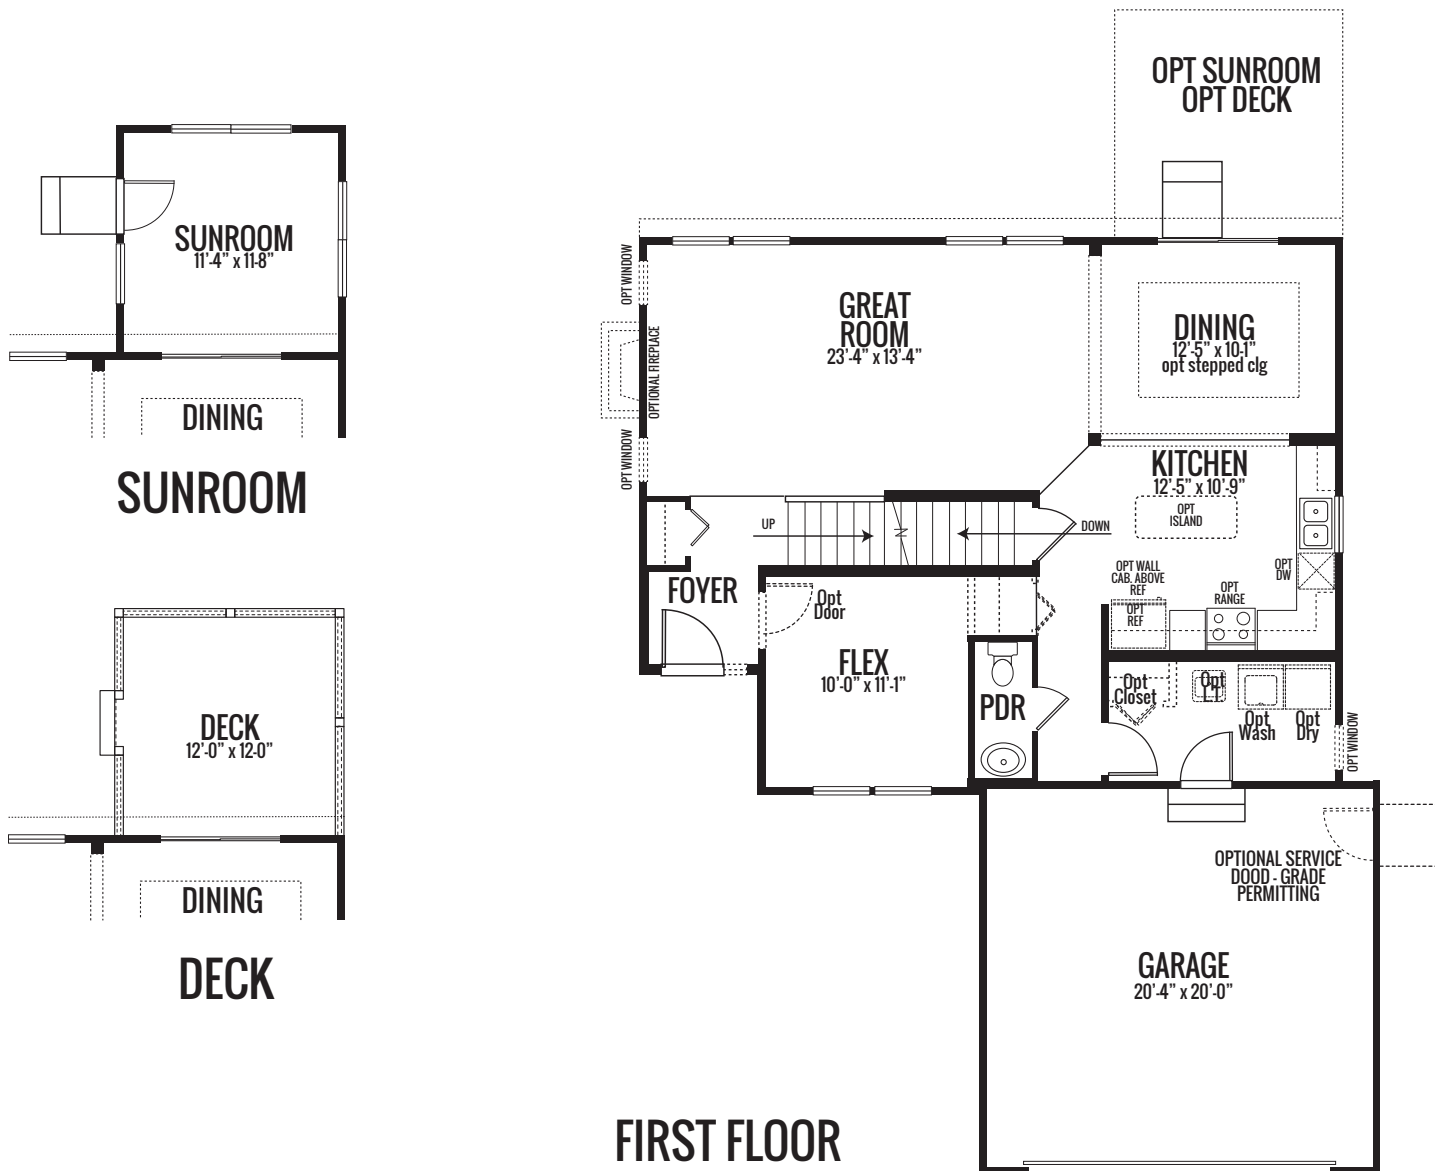

# HERITAGE FALLS THE LANCASTER

2115 sq. ft. | 3-4 Bed | 2.5 Bath

Artist's renderings may vary in precise detail as compared to actual construction. All dimensions are approximate. Providence Real Estate Development, LLC, in an effort to improve its product, reserves the right to make changes without notice. Actual home may be built as shown or reversed as dictated by engineered site plan.

## THE LANCASTER

2115 sq. ft. | 3-4 Bed | 2.5 Bath

Artist's renderings may vary in precise detail as compared to actual construction. All dimensions are approximate. Providence Real Estate Development, LLC, in an effort to improve its product, reserves the right to make changes without notice. Actual home may be built as shown or reversed as dictated by engineered site plan.

# HERITAGE FALLS THE LANCASTER

2115 sq. ft. | 3-4 Bed | 2.5 Bath

## THE LANCASTER

2115 sq. ft. | 3-4 Bed | 2.5 Bath

**ELEVATION "B"**

Artist's renderings may vary in precise detail as compared to actual construction. All dimensions are approximate. Providence Real Estate Development, LLC, in an effort to improve its product, reserves the right to make changes without notice. Actual home may be built as shown or reversed as dictated by engineered site plan.