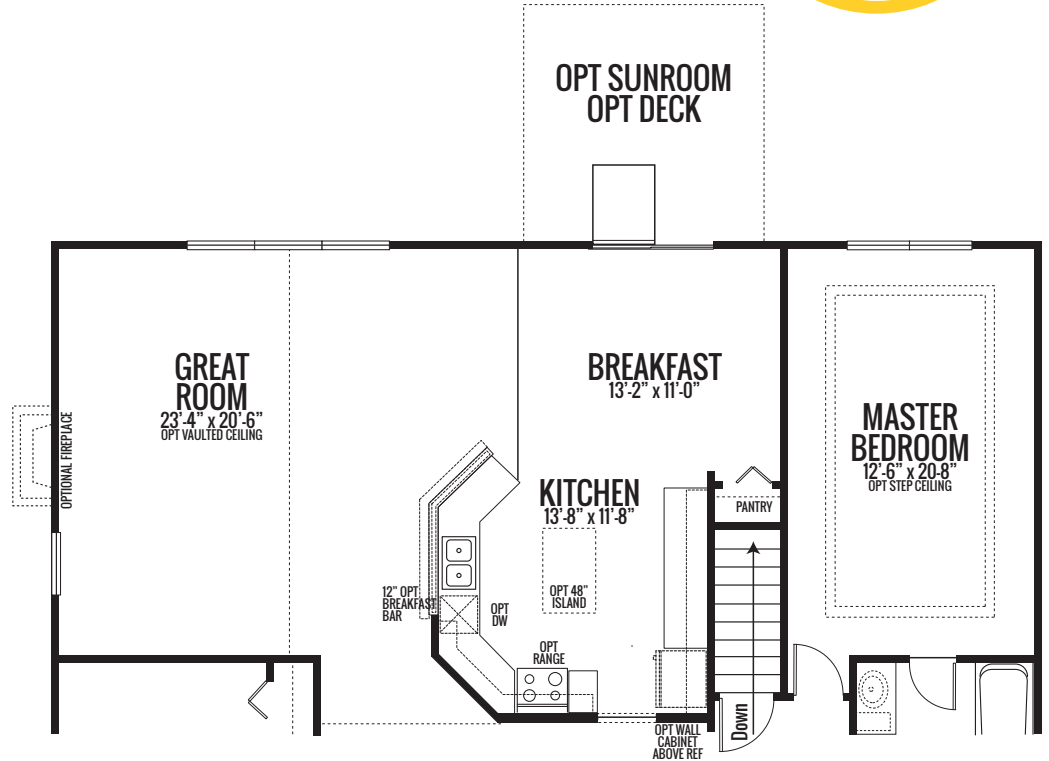

HERITAGE FALLS

THE WYSTERIA

2005 sq. ft. | 3 Bed | 2 Bath

SUNROOM

DECK

EXTENDED PLAN (+121 Sq. Ft.)

DELUXE SPA BATH

DEN ILO DINING