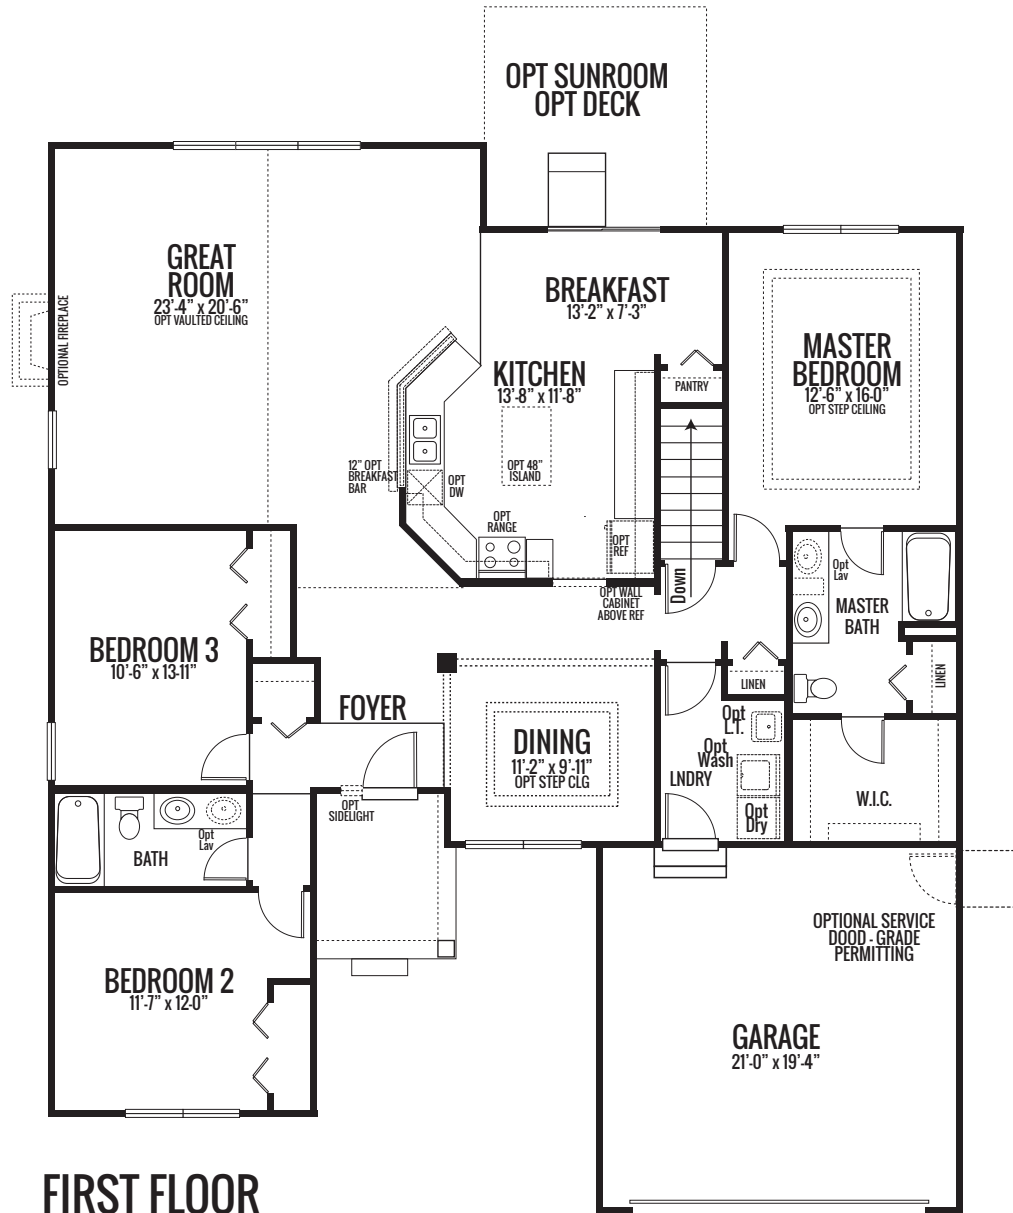

HERITAGE FALLS

THE WYSTERIA

2005 sq. ft. | 3 Bed | 2 Bath

Artist's renderings may vary in precise detail as compared to actual construction. All dimensions are approximate. Providence Real Estate Development, LLC, in an effort to improve its product, reserves the right to make changes without notice. Actual home may be built as shown or reversed as dictated by engineered site plan.

HERITAGE FALLS

THE WYSTERIA

2005 sq. ft. | 3 Bed | 2 Bath

SUNROOM

DECK

EXTENDED PLAN (+121 Sq. Ft.)

DELUXE SPA BATH

DEN ILO DINING

HERITAGE FALLS

THE WYSTERIA

2005 sq. ft. | 3 Bed | 2 Bath

ELEVATION "A"

Artist's renderings may vary in precise detail as compared to actual construction. All dimensions are approximate. Providence Real Estate Development, LLC, in an effort to improve its product, reserves the right to make changes without notice. Actual home may be built as shown or reversed as dictated by engineered site plan.