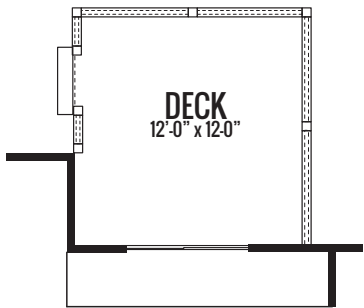

HERITAGE FALLS

THE WYSTERIA

2005 sq. ft. | 3 Bed | 2 Bath

SUNROOM

DECK

EXTENDED PLAN (+121 Sq. Ft.)

DELUXE SPA BATH

DEN ILO DINING