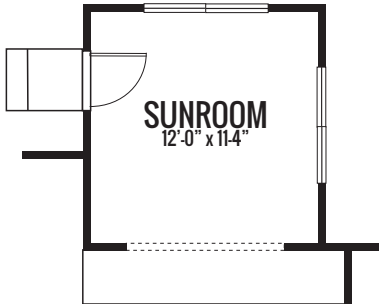

HERITAGE FALLS

THE WYSTERIA

2005 sq. ft. | 3 Bed | 2 Bath

SUNROOM

DECK

EXTENDED PLAN (+121 Sq. Ft.)

DELUXE SPA BATH

DEN ILO DINING