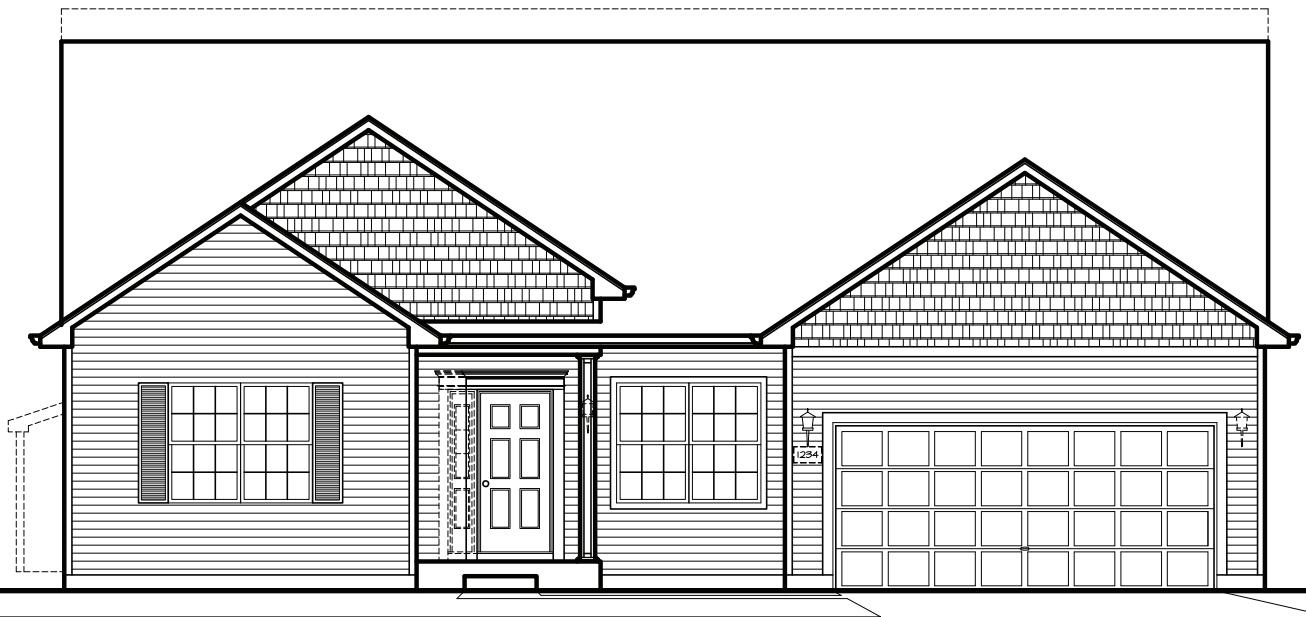

HERITAGE FALLS

THE WYSTERIA

2005 sq. ft. | 3 Bed | 2 Bath

Artist's renderings may vary in precise detail as compared to actual construction. All dimensions are approximate. Providence Real Estate Development, LLC, in an effort to improve its product, reserves the right to make changes without notice. Actual home may be built as shown or reversed as dictated by engineered site plan.

HERITAGE FALLS

THE WYSTERIA

2005 sq. ft. | 3 Bed | 2 Bath

SUNROOM

DECK

EXTENDED PLAN (+121 Sq. Ft.)

DELUXE SPA BATH

DEN ILO DINING

HERITAGE FALLS

THE WYSTERIA

2005 sq. ft. | 3 Bed | 2 Bath

ELEVATION "A"

Artist's renderings may vary in precise detail as compared to actual construction. All dimensions are approximate. Providence Real Estate Development, LLC, in an effort to improve its product, reserves the right to make changes without notice. Actual home may be built as shown or reversed as dictated by engineered site plan.

HERITAGE FALLS

THE WYSTERIA

2005 sq. ft. | 3 Bed | 2 Bath

ELEVATION "B"

Artist's renderings may vary in precise detail as compared to actual construction. All dimensions are approximate. Providence Real Estate Development, LLC, in an effort to improve its product, reserves the right to make changes without notice. Actual home may be built as shown or reversed as dictated by engineered site plan.