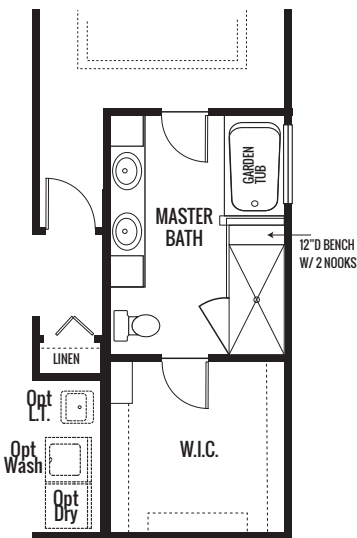

HERITAGE FALLS

THE WYSTERIA

2005 sq. ft. | 3 Bed | 2 Bath

SUNROOM

DECK

EXTENDED PLAN (+121 Sq. Ft.)

DELUXE SPA BATH

DEN ILO DINING