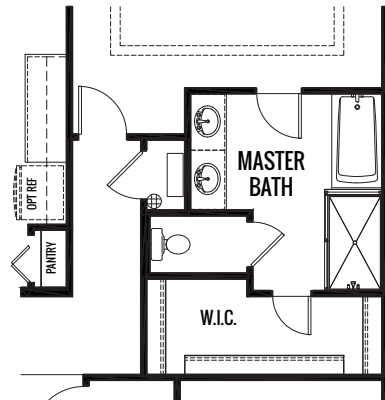

GRAND RIDGE

STERLING SERIES

THE SAXONY

1992 sq. ft. | 3 Bed | 2 Bath

FIRST FLOOR

Artist's renderings may vary in precise detail as compared to actual construction. All dimensions are approximate. Providence Real Estate Development, LLC, in an effort to improve its product, reserves the right to make changes without notice. Actual home may be built as shown or reversed as dictated by engineered site plan.

GRAND RIDGE

STERLING SERIES

THE SAXONY

1992 sq. ft. | 3 Bed | 2 Bath

OPTIONAL EXTENDED MASTER BEDROOM

OPTIONAL DELUXE SPA BATH

OPTIONAL SUNROOM

STAIR AT OPTIONAL BASEMENT

GRAND RIDGE

STERLING SERIES

THE SAXONY

1992 sq. ft. | 3 Bed | 2 Bath

ELEVATION - "A"

Artist's renderings may vary in precise detail as compared to actual construction. All dimensions are approximate. Providence Real Estate Development, LLC, in an effort to improve its product, reserves the right to make changes without notice. Actual home may be built as shown or reversed as dictated by engineered site plan.