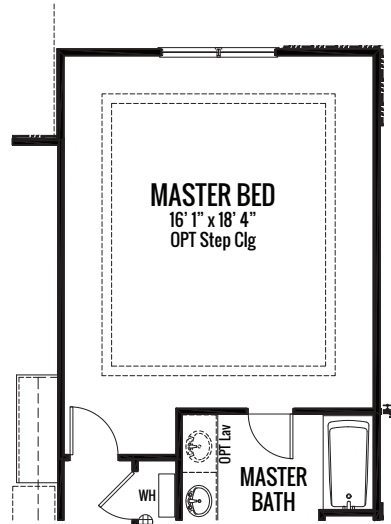

GRAND RIDGE

STERLING SERIES

THE SAXONY

1992 sq. ft. | 3 Bed | 2 Bath

FIRST FLOOR

Artist's renderings may vary in precise detail as compared to actual construction. All dimensions are approximate. Providence Real Estate Development, LLC, in an effort to improve its product, reserves the right to make changes without notice. Actual home may be built as shown or reversed as dictated by engineered site plan.

GRAND RIDGE

STERLING SERIES

THE SAXONY

1992 sq. ft. | 3 Bed | 2 Bath

OPTIONAL EXTENDED MASTER BEDROOM

OPTIONAL DELUXE SPA BATH

OPTIONAL SUNROOM

STAIR AT OPTIONAL BASEMENT