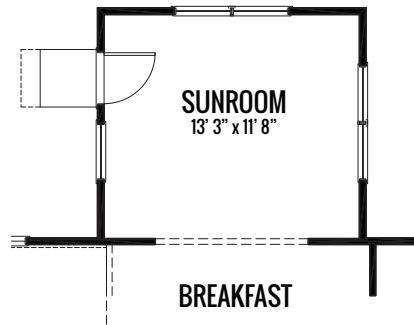

GRAND RIDGE

STERLING SERIES

THE SAXONY

1992 sq. ft. | 3 Bed | 2 Bath

OPTIONAL EXTENDED MASTER BEDROOM

OPTIONAL DELUXE SPA BATH

OPTIONAL SUNROOM

STAIR AT OPTIONAL BASEMENT