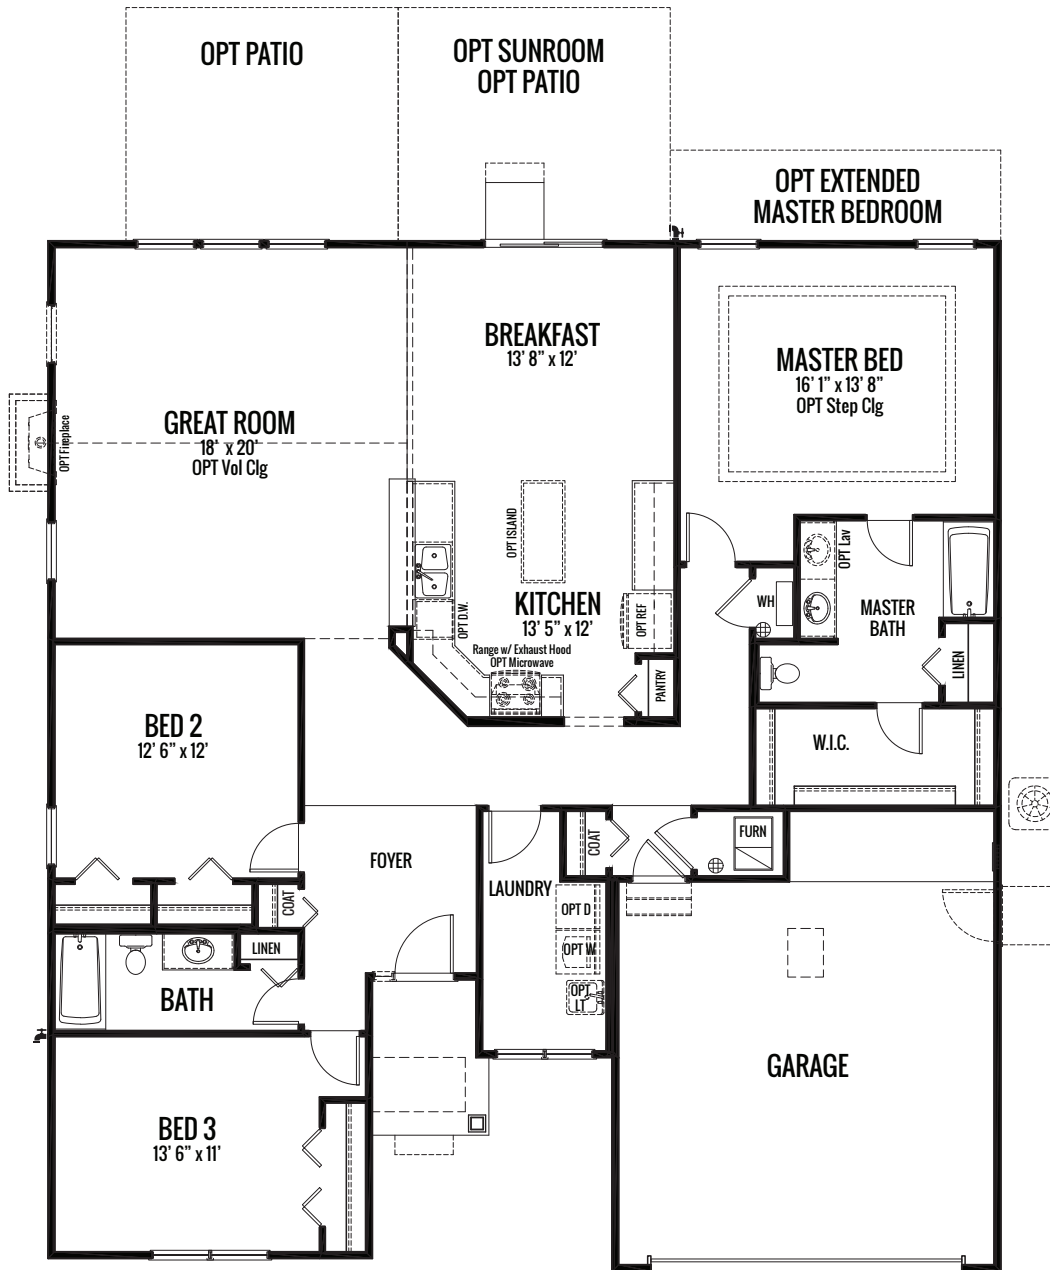

GRAND RIDGE

STERLING SERIES

THE SAXONY

1992 sq. ft. | 3 Bed | 2 Bath

FIRST FLOOR

Artist's renderings may vary in precise detail as compared to actual construction. All dimensions are approximate. Providence Real Estate Development, LLC, in an effort to improve its product, reserves the right to make changes without notice. Actual home may be built as shown or reversed as dictated by engineered site plan.

GRAND RIDGE

STERLING SERIES

THE SAXONY

1992 sq. ft. | 3 Bed | 2 Bath

OPTIONAL EXTENDED MASTER BEDROOM

OPTIONAL DELUXE SPA BATH

OPTIONAL SUNROOM

STAIR AT OPTIONAL BASEMENT

GRAND RIDGE

STERLING SERIES

THE SAXONY

1992 sq. ft. | 3 Bed | 2 Bath

ELEVATION - "A"

Artist's renderings may vary in precise detail as compared to actual construction. All dimensions are approximate. Providence Real Estate Development, LLC, in an effort to improve its product, reserves the right to make changes without notice. Actual home may be built as shown or reversed as dictated by engineered site plan.

GRAND RIDGE

STERLING SERIES

THE SAXONY

1992 sq. ft. | 3 Bed | 2 Bath

ELEVATION - "B"

Artist's renderings may vary in precise detail as compared to actual construction. All dimensions are approximate. Providence Real Estate Development, LLC, in an effort to improve its product, reserves the right to make changes without notice. Actual home may be built as shown or reversed as dictated by engineered site plan.