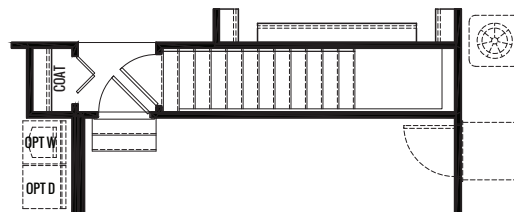

GRAND RIDGE

STERLING SERIES

THE SAXONY

1992 sq. ft. | 3 Bed | 2 Bath

OPTIONAL EXTENDED MASTER BEDROOM

OPTIONAL DELUXE SPA BATH

OPTIONAL SUNROOM

STAIR AT OPTIONAL BASEMENT

GRAND RIDGE

STERLING SERIES

THE SAXONY

1992 sq. ft. | 3 Bed | 2 Bath

ELEVATION - "A"

Artist's renderings may vary in precise detail as compared to actual construction. All dimensions are approximate. Providence Real Estate Development, LLC, in an effort to improve its product, reserves the right to make changes without notice. Actual home may be built as shown or reversed as dictated by engineered site plan.