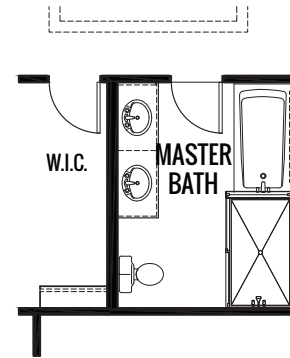

GRAND RIDGE THE BRITANNIA

STERLING SERIES

1610 sq. ft. | 3 Bed | 2 Bath

FIRST FLOOR

Artist's renderings may vary in precise detail as compared to actual construction. All dimensions are approximate. Providence Real Estate Development, LLC, in an effort to improve its product, reserves the right to make changes without notice. Actual home may be built as shown or reversed as dictated by engineered site plan.

GRAND RIDGE THE BRITANNIA

STERLING SERIES

1610 sq. ft. | 3 Bed | 2 Bath

OPTIONAL FIREPLACE

OPTIONAL DELUXE SPA BATH

STAIR AT OPTIONAL BASEMENT

OPTIONAL SUNROOM

OPTIONAL FIREPLACE