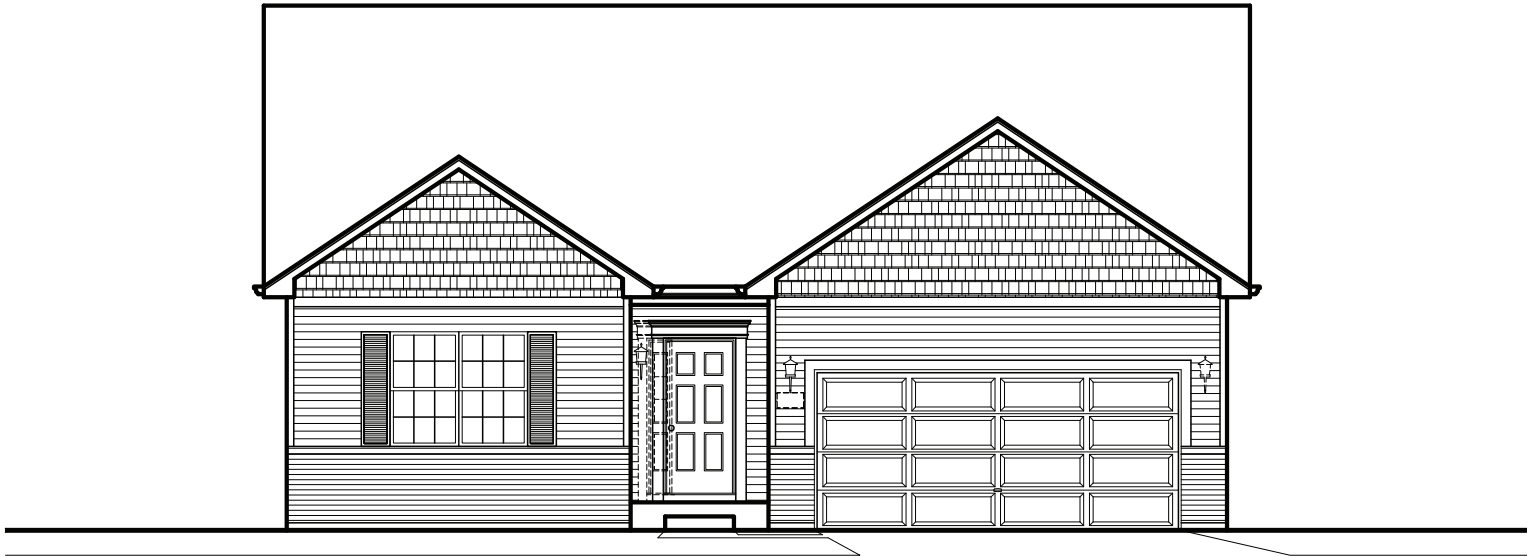

GRAND RIDGE THE BRITANNIA

STERLING SERIES

1610 sq. ft. | 3 Bed | 2 Bath

FIRST FLOOR

Artist's renderings may vary in precise detail as compared to actual construction. All dimensions are approximate. Providence Real Estate Development, LLC, in an effort to improve its product, reserves the right to make changes without notice. Actual home may be built as shown or reversed as dictated by engineered site plan.

GRAND RIDGE THE BRITANNIA

STERLING SERIES

1610 sq. ft. | 3 Bed | 2 Bath

OPTIONAL FIREPLACE

OPTIONAL DELUXE SPA BATH

STAIR AT OPTIONAL BASEMENT

OPTIONAL SUNROOM

OPTIONAL FIREPLACE

GRAND RIDGE THE BRITANNIA

STERLING SERIES

1610 sq. ft. | 3 Bed | 2 Bath

ELEVATION - "A"

Artist's renderings may vary in precise detail as compared to actual construction. All dimensions are approximate. Providence Real Estate Development, LLC, in an effort to improve its product, reserves the right to make changes without notice. Actual home may be built as shown or reversed as dictated by engineered site plan.

GRAND RIDGE THE BRITANNIA

STERLING SERIES

1610 sq. ft. | 3 Bed | 2 Bath

ELEVATION - "B"

Artist's renderings may vary in precise detail as compared to actual construction. All dimensions are approximate. Providence Real Estate Development, LLC, in an effort to improve its product, reserves the right to make changes without notice. Actual home may be built as shown or reversed as dictated by engineered site plan.