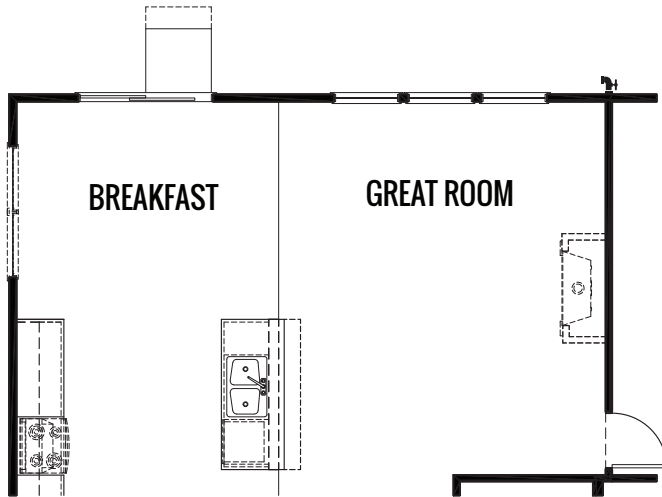

GRAND RIDGE THE BRITANNIA

STERLING SERIES

1610 sq. ft. | 3 Bed | 2 Bath

FIRST FLOOR

Artist's renderings may vary in precise detail as compared to actual construction. All dimensions are approximate. Providence Real Estate Development, LLC, in an effort to improve its product, reserves the right to make changes without notice. Actual home may be built as shown or reversed as dictated by engineered site plan.

GRAND RIDGE THE BRITANNIA

STERLING SERIES

1610 sq. ft. | 3 Bed | 2 Bath

OPTIONAL FIREPLACE

OPTIONAL DELUXE SPA BATH

STAIR AT OPTIONAL BASEMENT

OPTIONAL SUNROOM

OPTIONAL FIREPLACE