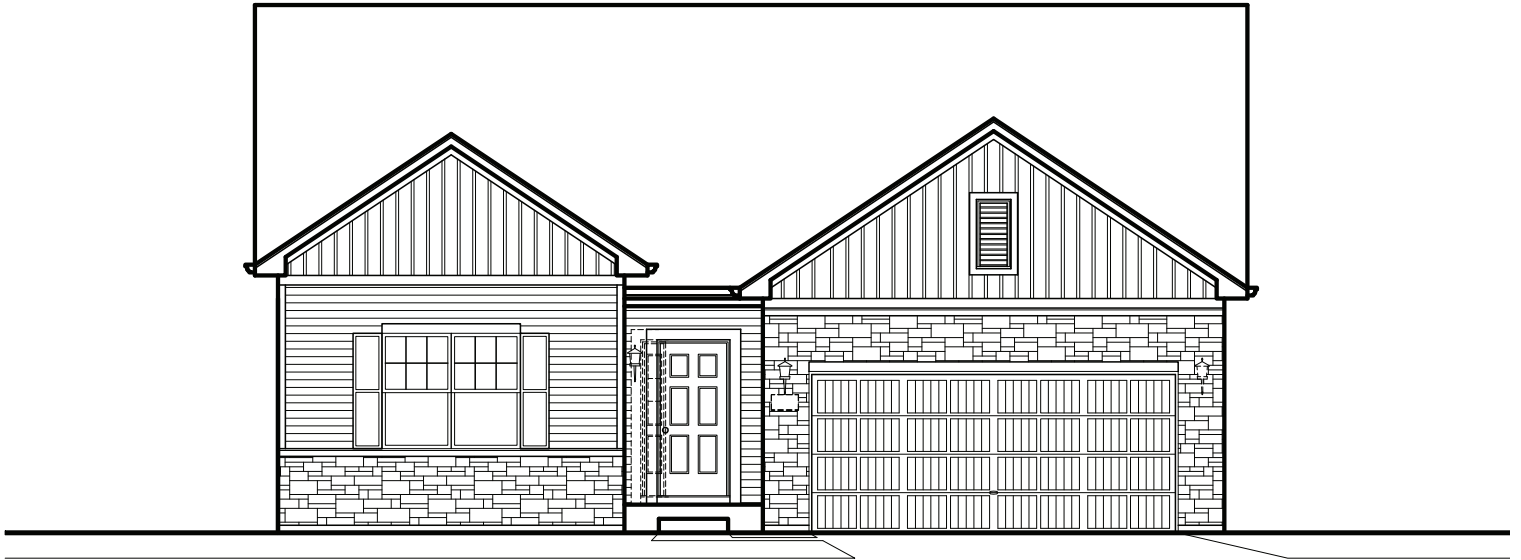

GRAND RIDGE THE BRITANNIA

STERLING SERIES

1610 sq. ft. | 3 Bed | 2 Bath

ELEVATION - "B"

Artist's renderings may vary in precise detail as compared to actual construction. All dimensions are approximate. Providence Real Estate Development, LLC, in an effort to improve its product, reserves the right to make changes without notice. Actual home may be built as shown or reversed as dictated by engineered site plan.

GRAND RIDGE THE BRITANNIA

STERLING SERIES

1610 sq. ft. | 3 Bed | 2 Bath

ELEVATION - "C"

Artist's renderings may vary in precise detail as compared to actual construction. All dimensions are approximate. Providence Real Estate Development, LLC, in an effort to improve its product, reserves the right to make changes without notice. Actual home may be built as shown or reversed as dictated by engineered site plan.