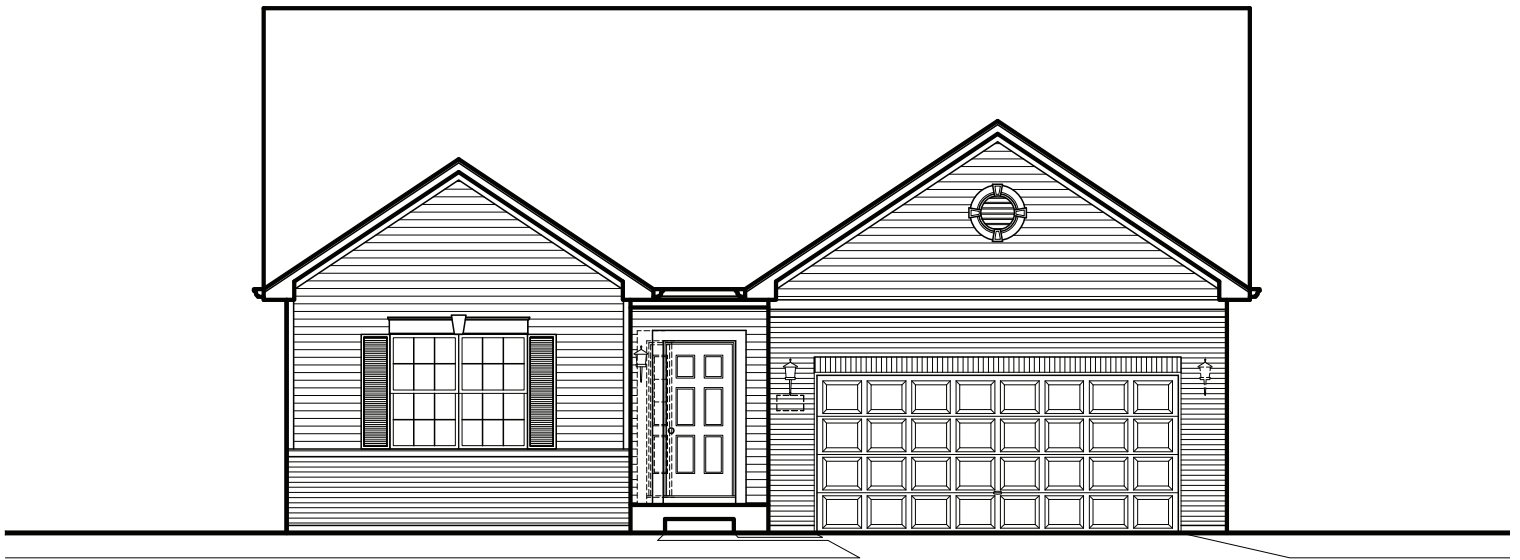

GRAND RIDGE THE BRITANNIA

STERLING SERIES

1610 sq. ft. | 3 Bed | 2 Bath

ELEVATION - "A"

Artist's renderings may vary in precise detail as compared to actual construction. All dimensions are approximate. Providence Real Estate Development, LLC, in an effort to improve its product, reserves the right to make changes without notice. Actual home may be built as shown or reversed as dictated by engineered site plan.

GRAND RIDGE THE BRITANNIA

STERLING SERIES

1610 sq. ft. | 3 Bed | 2 Bath

ELEVATION - "B"

Artist's renderings may vary in precise detail as compared to actual construction. All dimensions are approximate. Providence Real Estate Development, LLC, in an effort to improve its product, reserves the right to make changes without notice. Actual home may be built as shown or reversed as dictated by engineered site plan.

GRAND RIDGE THE BRITANNIA

STERLING SERIES

1610 sq. ft. | 3 Bed | 2 Bath

ELEVATION - "C"

Artist's renderings may vary in precise detail as compared to actual construction. All dimensions are approximate. Providence Real Estate Development, LLC, in an effort to improve its product, reserves the right to make changes without notice. Actual home may be built as shown or reversed as dictated by engineered site plan.