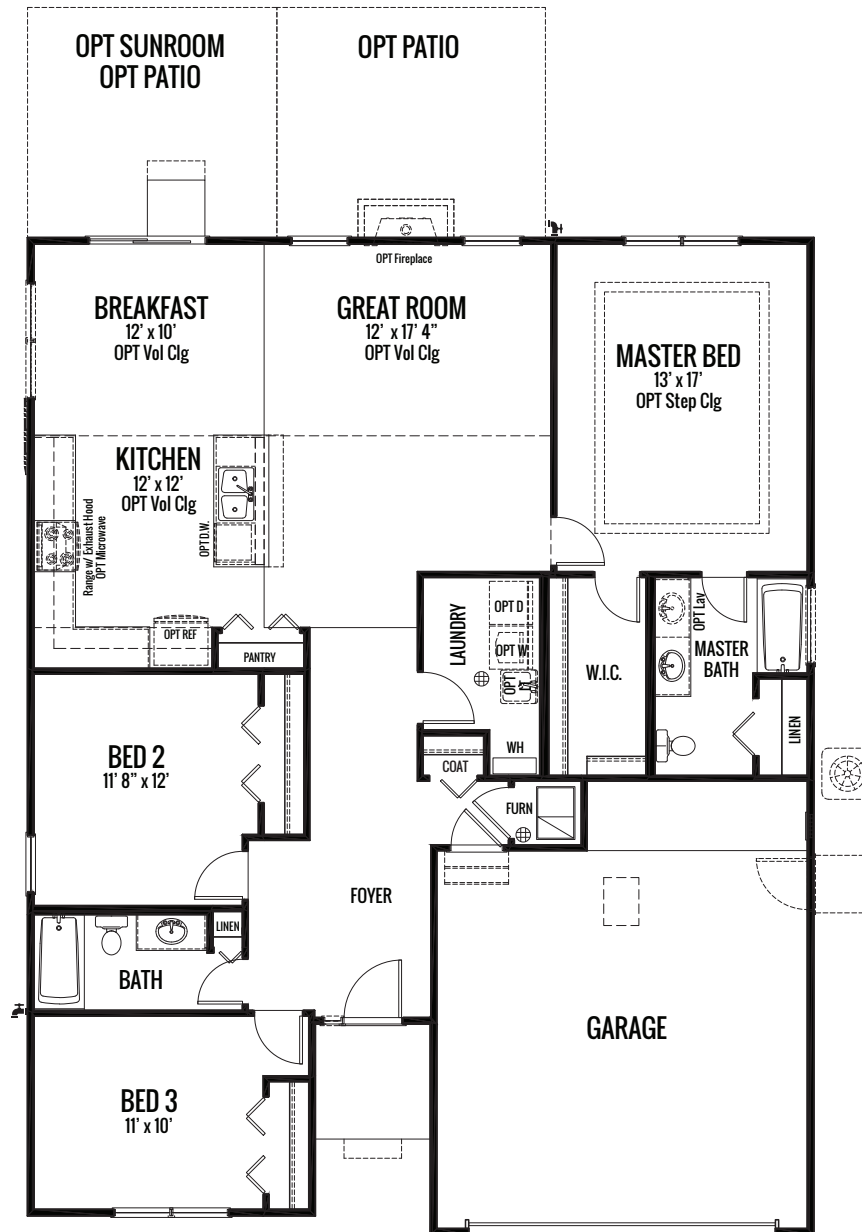

GRAND RIDGE THE BRITANNIA

STERLING SERIES

1610 sq. ft. | 3 Bed | 2 Bath

FIRST FLOOR

Artist's renderings may vary in precise detail as compared to actual construction. All dimensions are approximate. Providence Real Estate Development, LLC, in an effort to improve its product, reserves the right to make changes without notice. Actual home may be built as shown or reversed as dictated by engineered site plan.

GRAND RIDGE THE BRITANNIA

STERLING SERIES

1610 sq. ft. | 3 Bed | 2 Bath

OPTIONAL FIREPLACE

OPTIONAL DELUXE SPA BATH

STAIR AT OPTIONAL BASEMENT

OPTIONAL SUNROOM

OPTIONAL FIREPLACE

GRAND RIDGE THE BRITANNIA

STERLING SERIES

1610 sq. ft. | 3 Bed | 2 Bath

ELEVATION - "A"

Artist's renderings may vary in precise detail as compared to actual construction. All dimensions are approximate. Providence Real Estate Development, LLC, in an effort to improve its product, reserves the right to make changes without notice. Actual home may be built as shown or reversed as dictated by engineered site plan.