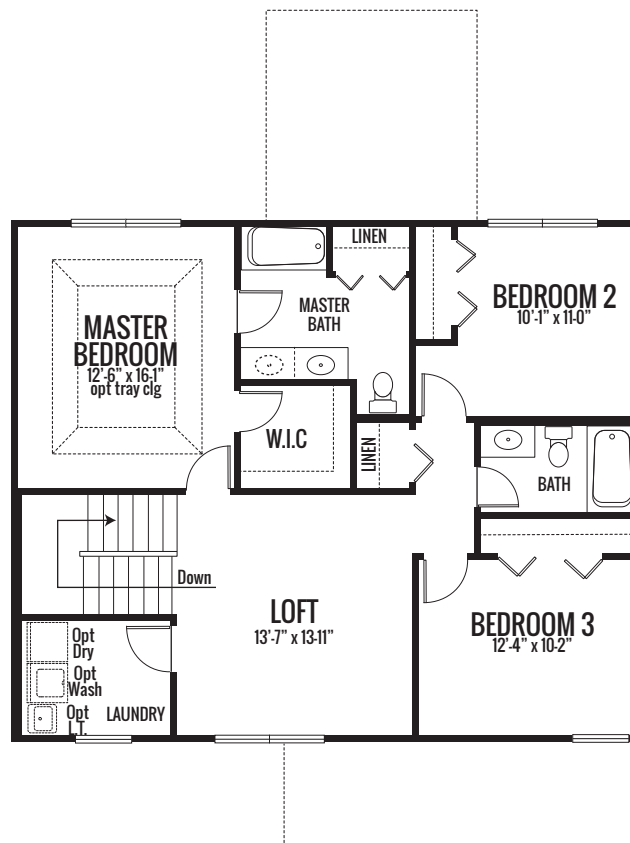

## THE SIENNA

1874 sq. ft. | 3-4 Bed | 2-2.5 Bath

LUXURY MASTER BATH

OPT 4 BEDROOM ILO LOFT

SECOND FLOOR

Artist's renderings may vary in precise detail as compared to actual construction. All dimensions are approximate. Providence Real Estate Development, LLC, in an effort to improve its product, reserves the right to make changes without notice. Actual home may be built as shown or reversed as dictated by engineered site plan.

## THE SIENNA

1874 sq. ft. | 3 - 4 Bed | 2 - 2.5 Bath