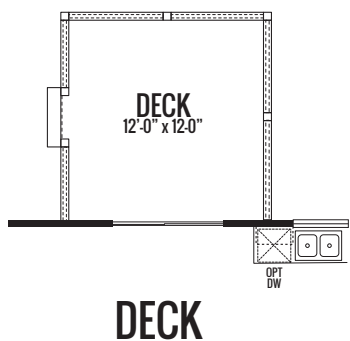

HERITAGE FALLS

THE SIENNA

1874 sq. ft. | 3-4 Bed | 2-2.5 Bath

Artist's renderings may vary in precise detail as compared to actual construction. All dimensions are approximate. Providence Real Estate Development, LLC, in an effort to improve its product, reserves the right to make changes without notice. Actual home may be built as shown or reversed as dictated by engineered site plan.