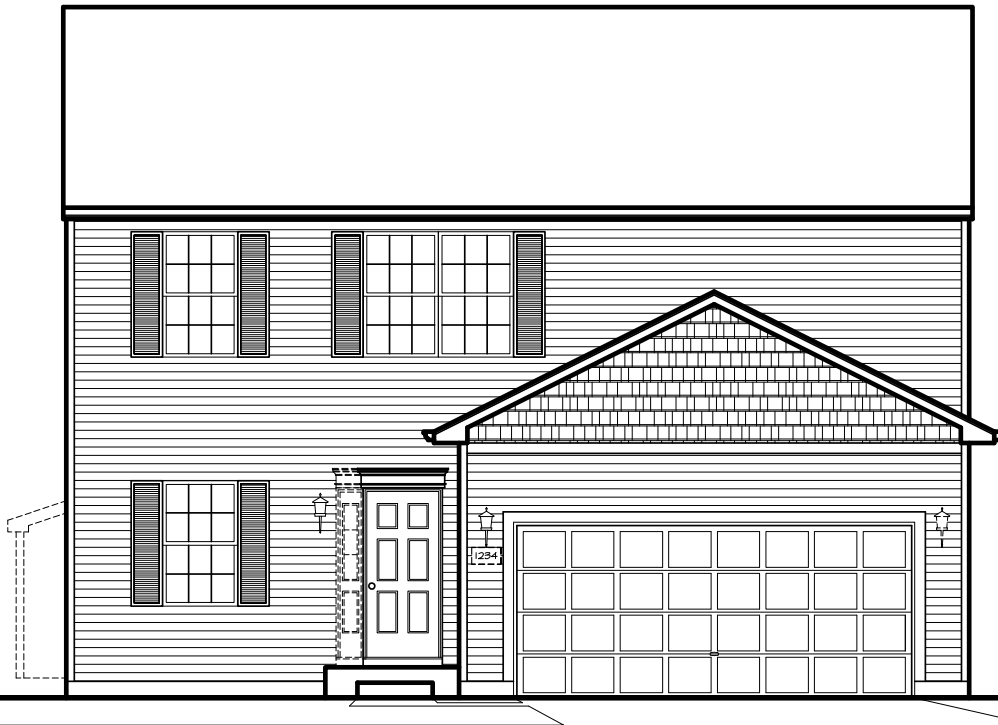

# HERITAGE FALLS

## THE SIENNA

1874 sq. ft. | 3-4 Bed | 2-2.5 Bath

LUXURY MASTER BATH

OPT 4 BEDROOM ILO LOFT

SECOND FLOOR

Artist's renderings may vary in precise detail as compared to actual construction. All dimensions are approximate. Providence Real Estate Development, LLC, in an effort to improve its product, reserves the right to make changes without notice. Actual home may be built as shown or reversed as dictated by engineered site plan.

## THE SIENNA

1874 sq. ft. | 3 - 4 Bed | 2 - 2.5 Bath