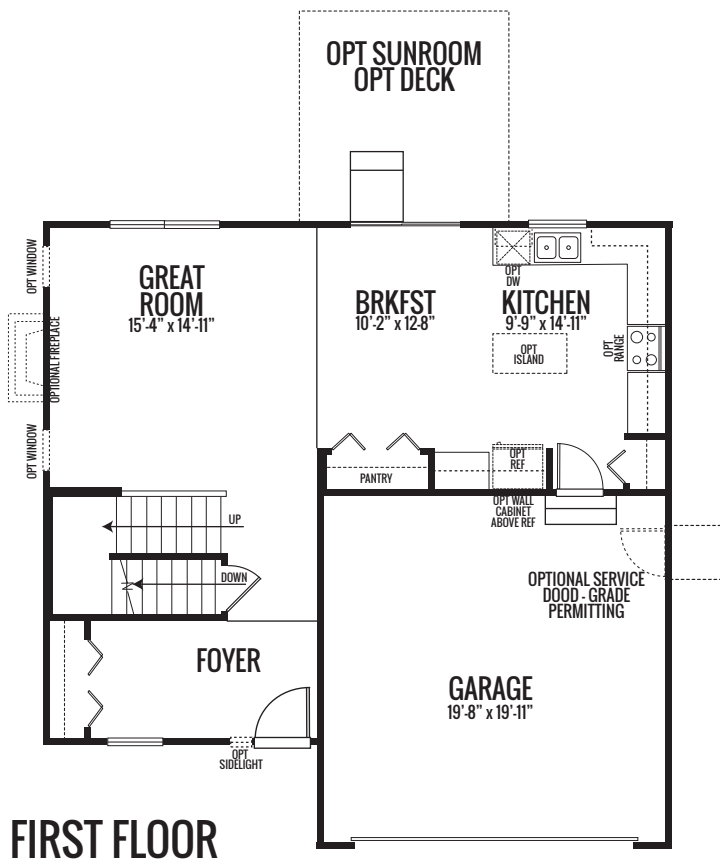

HERITAGE FALLS

THE SIENNA

1874 sq. ft. | 3-4 Bed | 2-2.5 Bath

Artist's renderings may vary in precise detail as compared to actual construction. All dimensions are approximate. Providence Real Estate Development, LLC, in an effort to improve its product, reserves the right to make changes without notice. Actual home may be built as shown or reversed as dictated by engineered site plan.