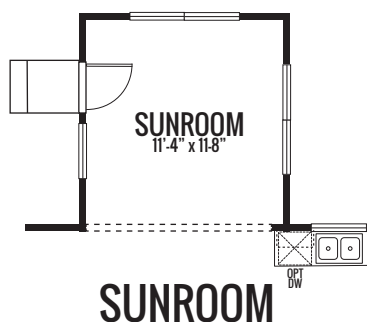

HERITAGE FALLS

THE SIENNA

1874 sq. ft. | 3-4 Bed | 2-2.5 Bath

Artist's renderings may vary in precise detail as compared to actual construction. All dimensions are approximate. Providence Real Estate Development, LLC, in an effort to improve its product, reserves the right to make changes without notice. Actual home may be built as shown or reversed as dictated by engineered site plan.