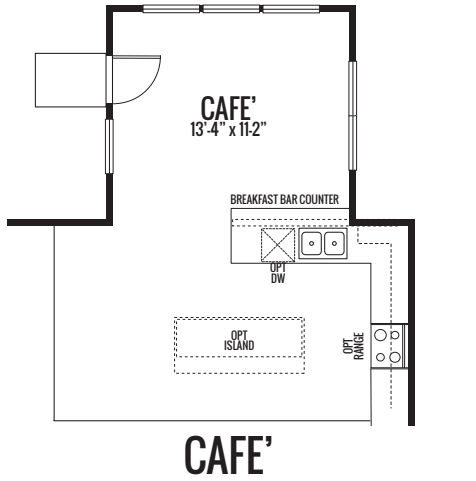

HERITAGE FALLS

THE ONYX

2340 sq. ft. | 3-4 Bed | 2.5-3 Bath

CAFE'

SUNROOM

BREAKFAST

OPT BATH ilo POWDER

FIRST FLOOR

HERITAGE FALLS

THE ONYX

2340 sq. ft. | 3-4 Bed | 2.5-3 Bath

Artist's renderings may vary in precise detail as compared to actual construction. All dimensions are approximate. Providence Real Estate Development, LLC, in an effort to improve its product, reserves the right to make changes without notice. Actual home may be built as shown or reversed as dictated by engineered site plan.