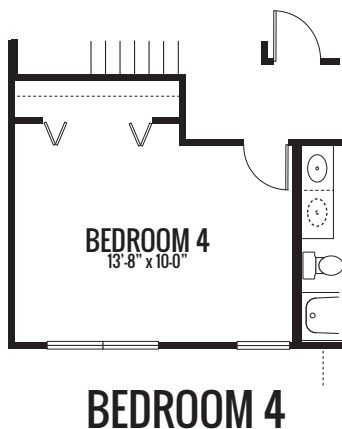

HERITAGE FALLS

THE ONYX

2340 sq. ft. | 3-4 Bed | 2.5-3 Bath

CAFE'

SUNROOM

BREAKFAST

OPT BATH ilo POWDER

FIRST FLOOR

HERITAGE FALLS

THE ONYX

2340 sq. ft. | 3-4 Bed | 2.5-3 Bath

Artist's renderings may vary in precise detail as compared to actual construction. All dimensions are approximate. Providence Real Estate Development, LLC, in an effort to improve its product, reserves the right to make changes without notice. Actual home may be built as shown or reversed as dictated by engineered site plan.

HERITAGE FALLS

THE ONYX

2340 sq. ft. | 3-4 Bed | 2.5-3 Bath

ELEVATION "A"

Artist's renderings may vary in precise detail as compared to actual construction. All dimensions are approximate. Providence Real Estate Development, LLC, in an effort to improve its product, reserves the right to make changes without notice. Actual home may be built as shown or reversed as dictated by engineered site plan.