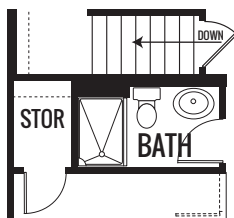

HERITAGE FALLS

THE ONYX

2340 sq. ft. | 3-4 Bed | 2.5-3 Bath

CAFE'

SUNROOM

BREAKFAST

OPT BATH ilo POWDER

FIRST FLOOR

HERITAGE FALLS

THE ONYX

2340 sq. ft. | 3-4 Bed | 2.5-3 Bath

Artist's renderings may vary in precise detail as compared to actual construction. All dimensions are approximate. Providence Real Estate Development, LLC, in an effort to improve its product, reserves the right to make changes without notice. Actual home may be built as shown or reversed as dictated by engineered site plan.