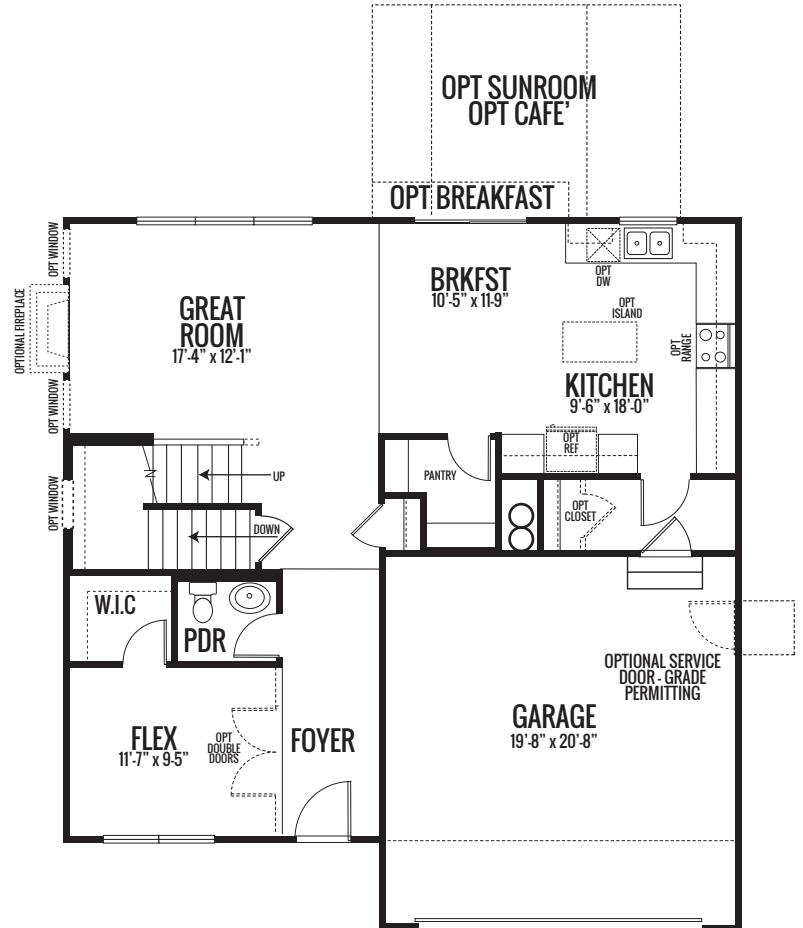

HERITAGE FALLS

THE ONYX

2340 sq. ft. | 3-4 Bed | 2.5-3 Bath

CAFE'

SUNROOM

BREAKFAST

OPT BATH ilo POWDER

FIRST FLOOR

HERITAGE FALLS

THE ONYX

2340 sq. ft. | 3-4 Bed | 2.5-3 Bath

Artist's renderings may vary in precise detail as compared to actual construction. All dimensions are approximate. Providence Real Estate Development, LLC, in an effort to improve its product, reserves the right to make changes without notice. Actual home may be built as shown or reversed as dictated by engineered site plan.