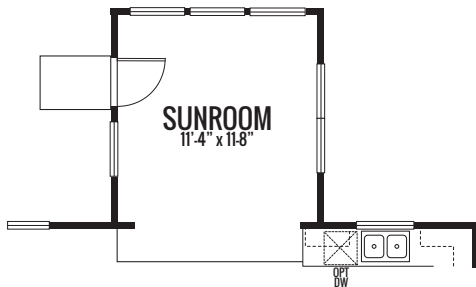

HERITAGE FALLS

THE ONYX

2340 sq. ft. | 3-4 Bed | 2.5-3 Bath

CAFE'

SUNROOM

BREAKFAST

OPT BATH ilo POWDER

FIRST FLOOR