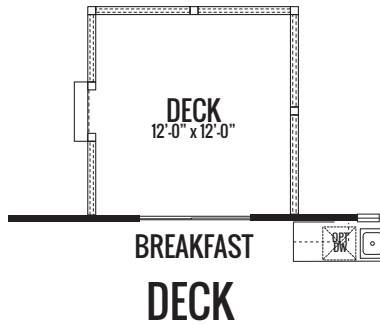

## THE JASMINE

2629 sq. ft. | 4 Bed | 2.5 Bath

Artist's renderings may vary in precise detail as compared to actual construction. All dimensions are approximate. Providence Real Estate Development, LLC, in an effort to improve its product, reserves the right to make changes without notice. Actual home may be built as shown or reversed as dictated by engineered site plan.