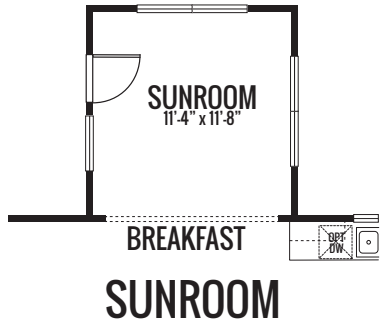

## THE JASMINE

2629 sq. ft. | 4 Bed | 2.5 Bath

Artist's renderings may vary in precise detail as compared to actual construction. All dimensions are approximate. Providence Real Estate Development, LLC, in an effort to improve its product, reserves the right to make changes without notice. Actual home may be built as shown or reversed as dictated by engineered site plan.