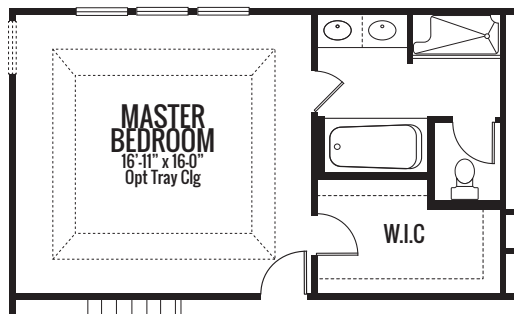

HERITAGE FALLS

THE JASMINE

2629 sq. ft. | 4 Bed | 2.5 Bath

Artist's renderings may vary in precise detail as compared to actual construction. All dimensions are approximate. Providence Real Estate Development, LLC, in an effort to improve its product, reserves the right to make changes without notice. Actual home may be built as shown or reversed as dictated by engineered site plan.