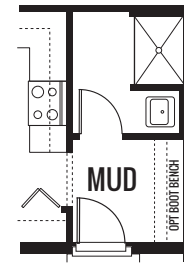

## THE JASMINE

2629 sq. ft. | 4 Bed | 2.5 Bath

Artist's renderings may vary in precise detail as compared to actual construction. All dimensions are approximate. Providence Real Estate Development, LLC, in an effort to improve its product, reserves the right to make changes without notice. Actual home may be built as shown or reversed as dictated by engineered site plan.