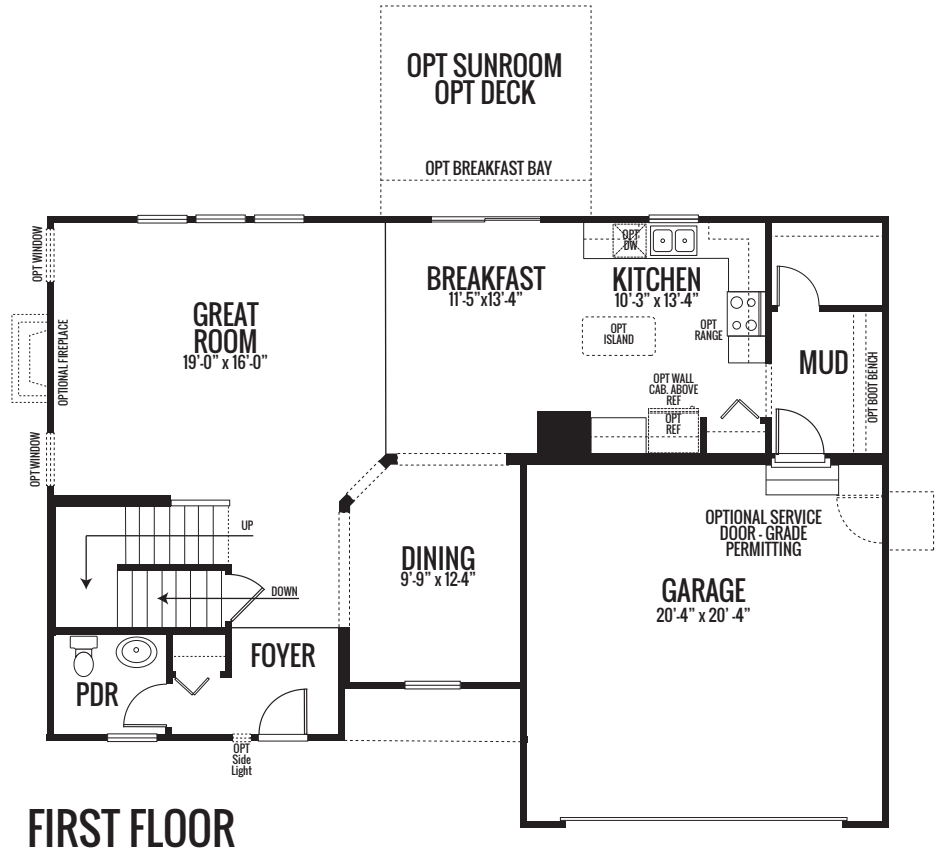

## THE JASMINE

2629 sq. ft. | 4 Bed | 2.5 Bath

Artist's renderings may vary in precise detail as compared to actual construction. All dimensions are approximate. Providence Real Estate Development, LLC, in an effort to improve its product, reserves the right to make changes without notice. Actual home may be built as shown or reversed as dictated by engineered site plan.