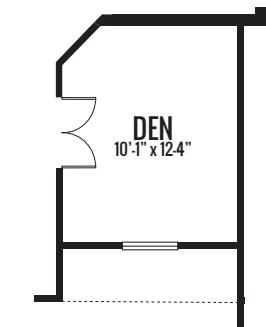

## THE JASMINE

2629 sq. ft. | 4 Bed | 2.5 Bath

Artist's renderings may vary in precise detail as compared to actual construction. All dimensions are approximate. Providence Real Estate Development, LLC, in an effort to improve its product, reserves the right to make changes without notice. Actual home may be built as shown or reversed as dictated by engineered site plan.

## THE JASMINE

2629 sq. ft. | 4 Bed | 2.5 Bath