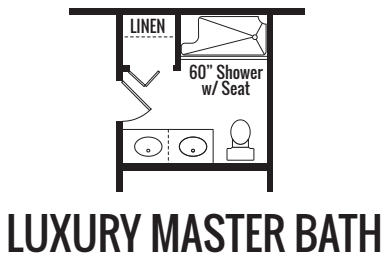

HERITAGE FALLS

THE JASMINE

2629 sq. ft. | 4 Bed | 2.5 Bath

Artist's renderings may vary in precise detail as compared to actual construction. All dimensions are approximate. Providence Real Estate Development, LLC, in an effort to improve its product, reserves the right to make changes without notice. Actual home may be built as shown or reversed as dictated by engineered site plan.