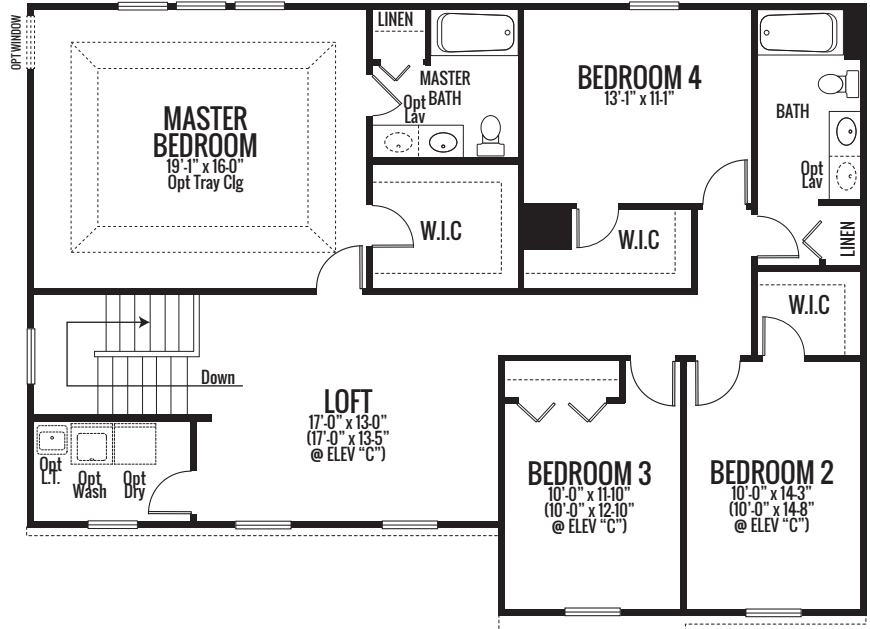

## THE JASMINE

2629 sq. ft. | 4 Bed | 2.5 Bath

Artist's renderings may vary in precise detail as compared to actual construction. All dimensions are approximate. Providence Real Estate Development, LLC, in an effort to improve its product, reserves the right to make changes without notice. Actual home may be built as shown or reversed as dictated by engineered site plan.

## THE JASMINE

2629 sq. ft. | 4 Bed | 2.5 Bath