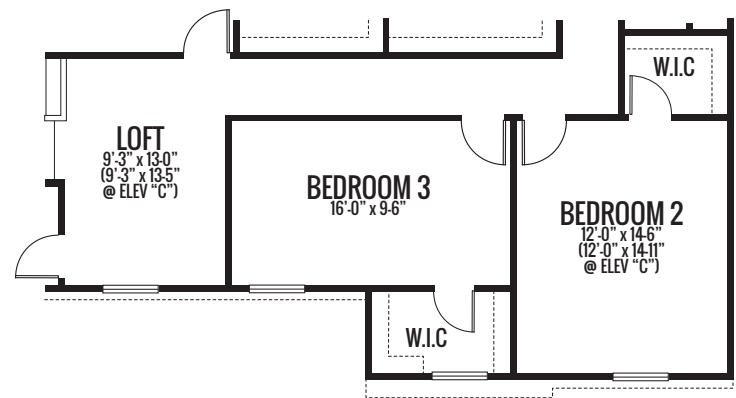

## THE JASMINE

2629 sq. ft. | 4 Bed | 2.5 Bath

Artist's renderings may vary in precise detail as compared to actual construction. All dimensions are approximate. Providence Real Estate Development, LLC, in an effort to improve its product, reserves the right to make changes without notice. Actual home may be built as shown or reversed as dictated by engineered site plan.

## THE JASMINE

2629 sq. ft. | 4 Bed | 2.5 Bath