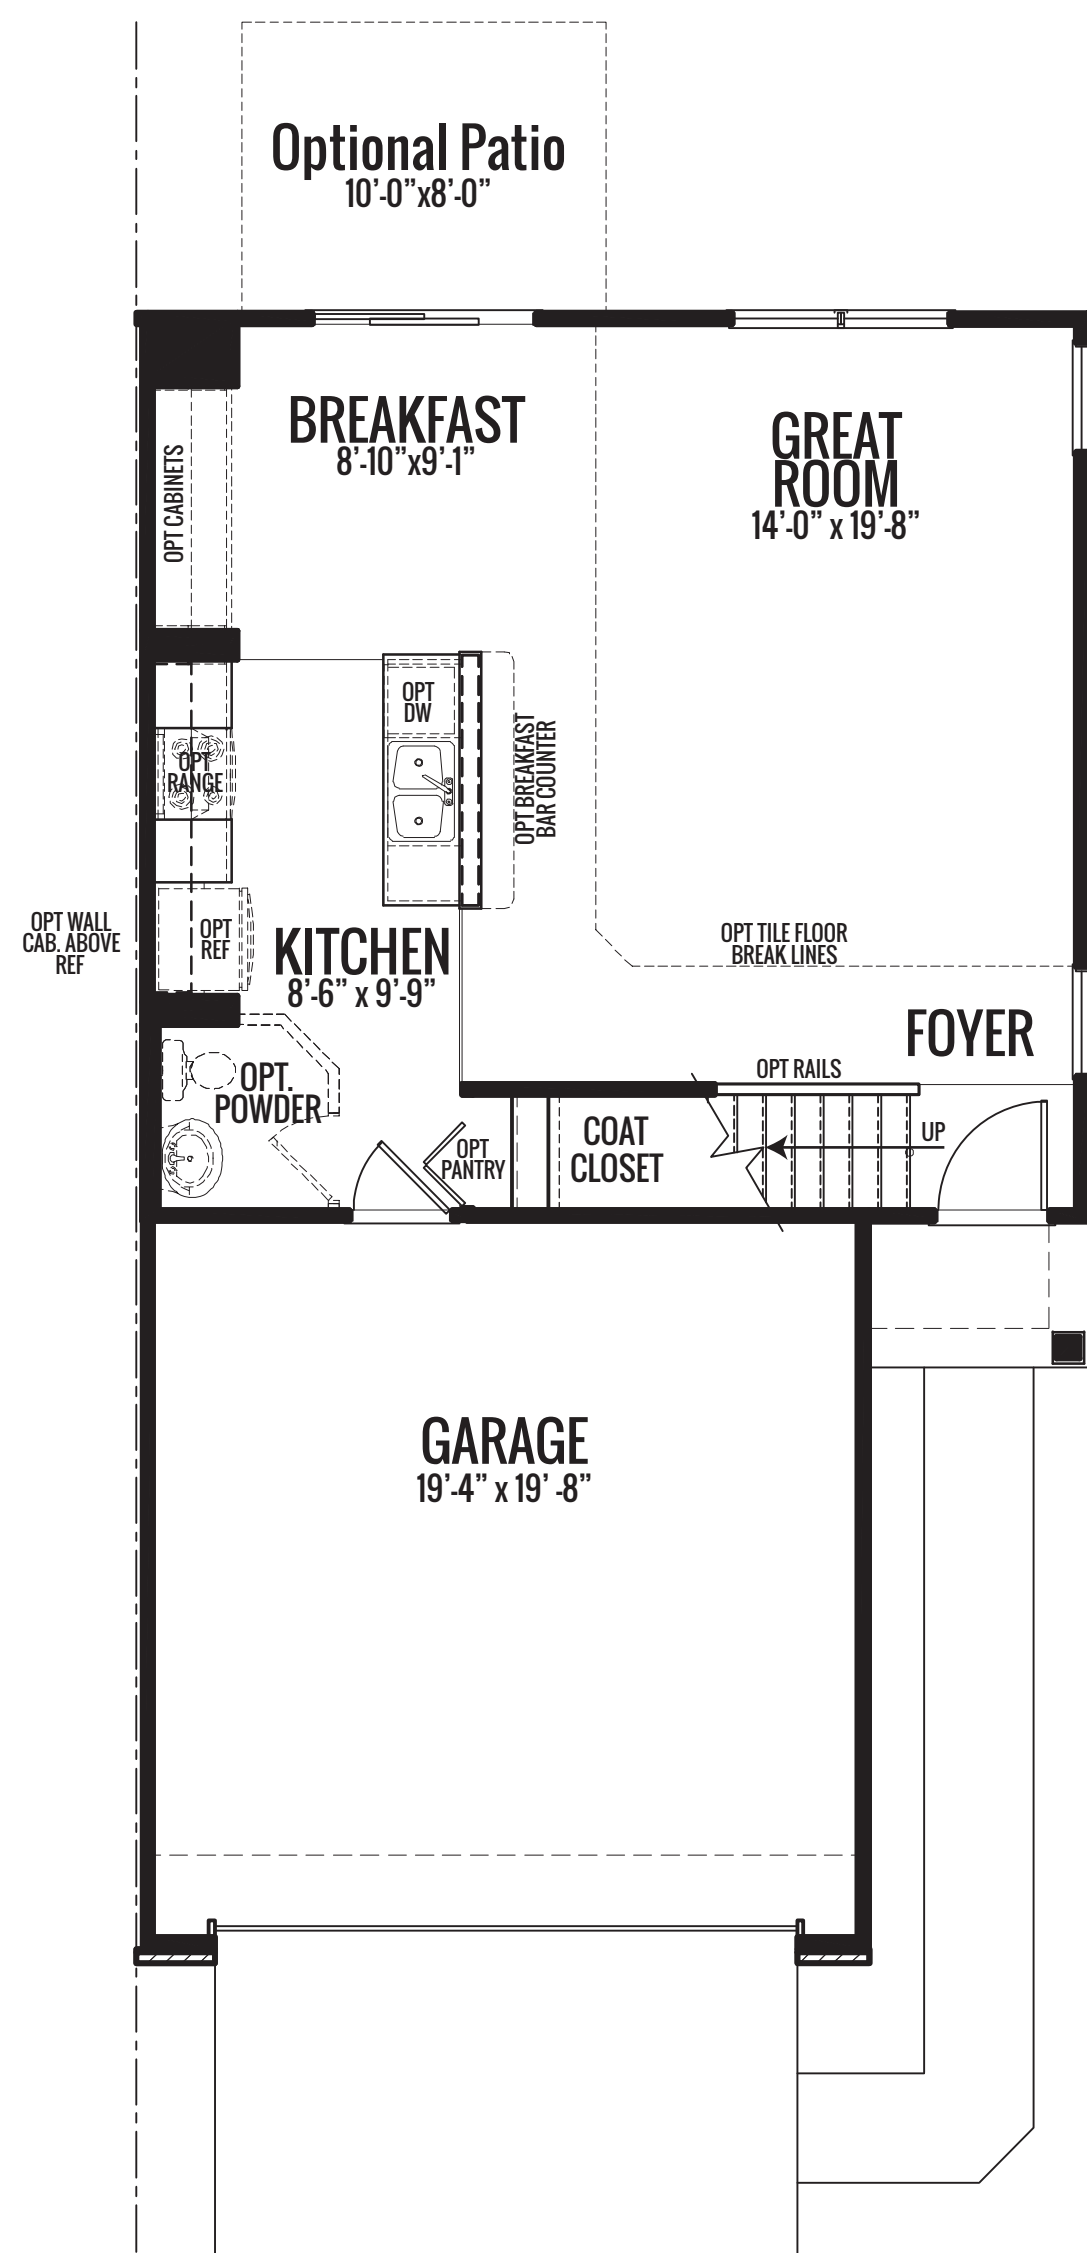

THE SARATOGA V

1616 sq. ft.

STANDARD FIRST FLOOR

STANDARD SECOND FLOOR

PRIVATE BATH OPTION

GRAND MASTER BEDROOM OPTION

GRAND PRIVATE BATH OPTION

OPTIONAL CLOSET

FOUR UNIT KEY