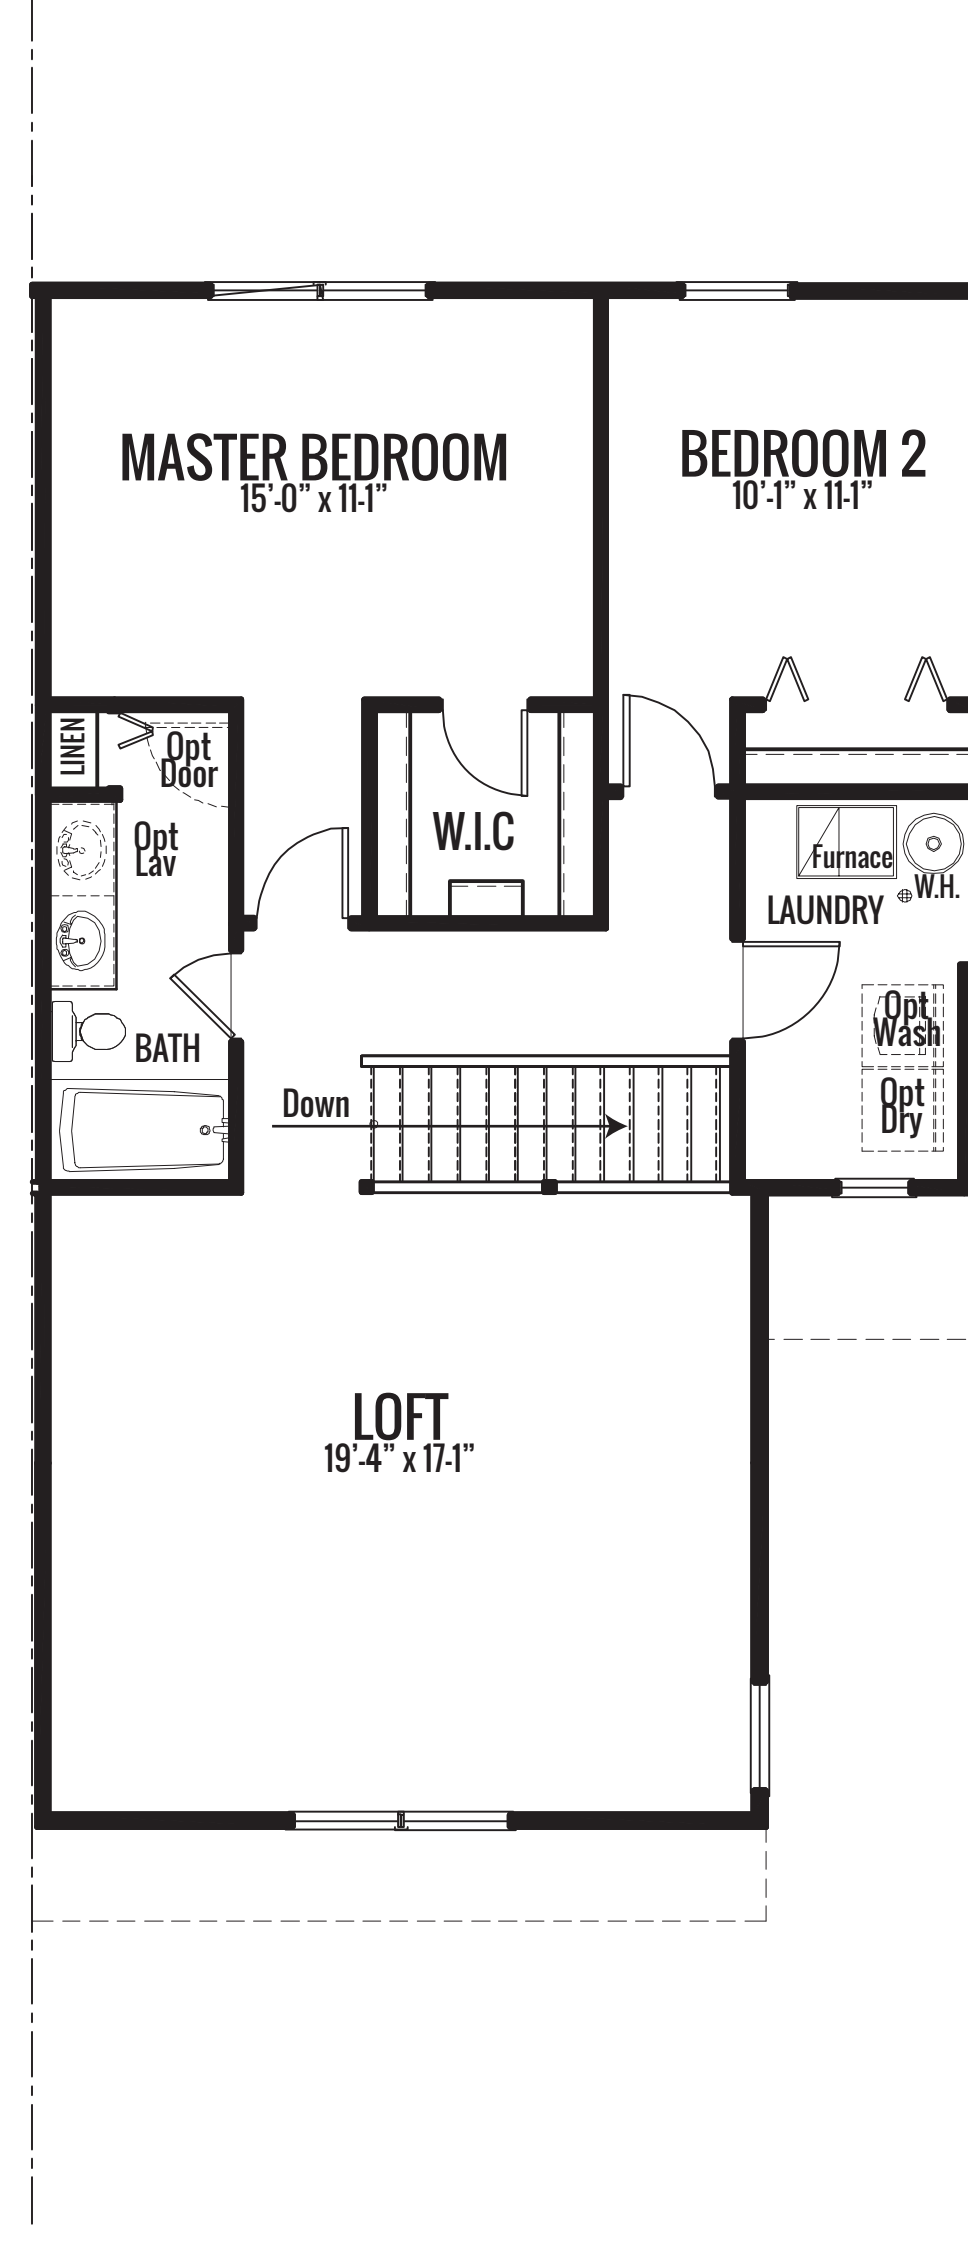

THE SARATOGA V

1616 sq. ft.

STANDARD FIRST FLOOR

STANDARD SECOND FLOOR

PRIVATE BATH OPTION

GRAND MASTER BEDROOM OPTION

GRAND PRIVATE BATH OPTION

OPTIONAL CLOSET

FOUR UNIT KEY