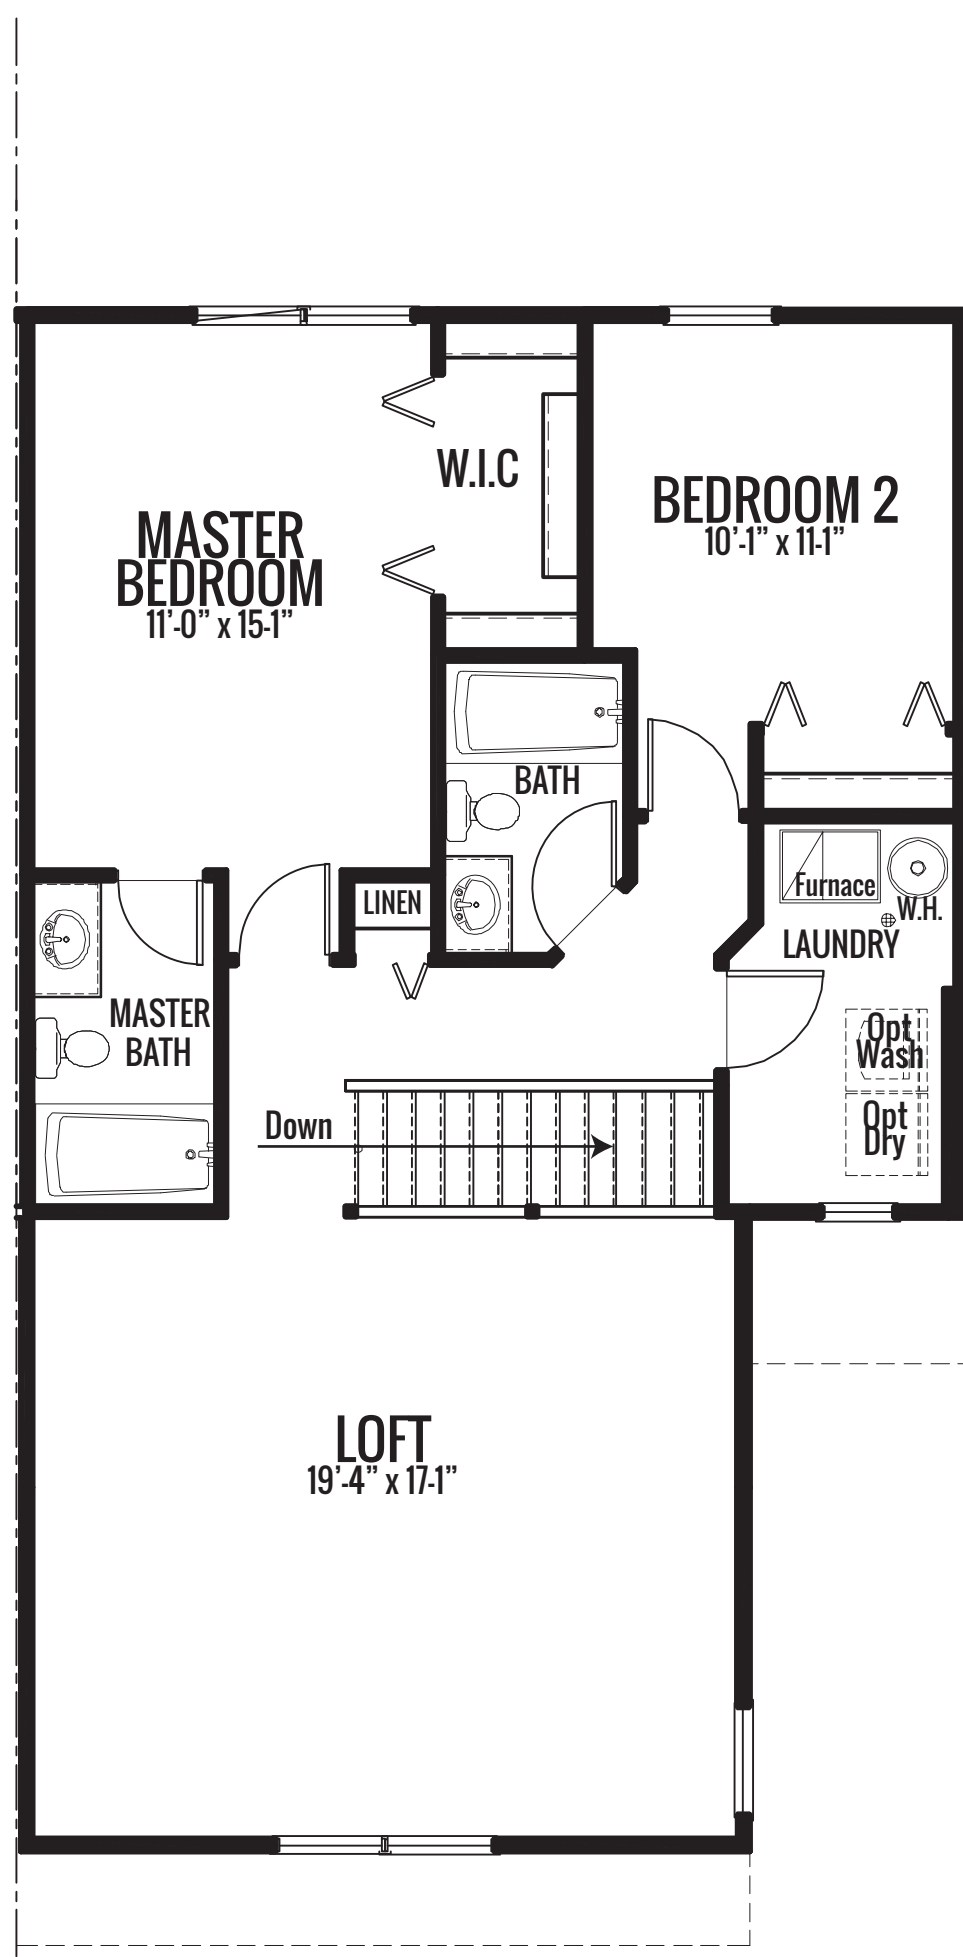

THE SARATOGA V

1616 sq. ft.

STANDARD FIRST FLOOR

STANDARD SECOND FLOOR

PRIVATE BATH OPTION

GRAND MASTER BEDROOM OPTION

GRAND PRIVATE BATH OPTION

OPTIONAL CLOSET

FOUR UNIT KEY