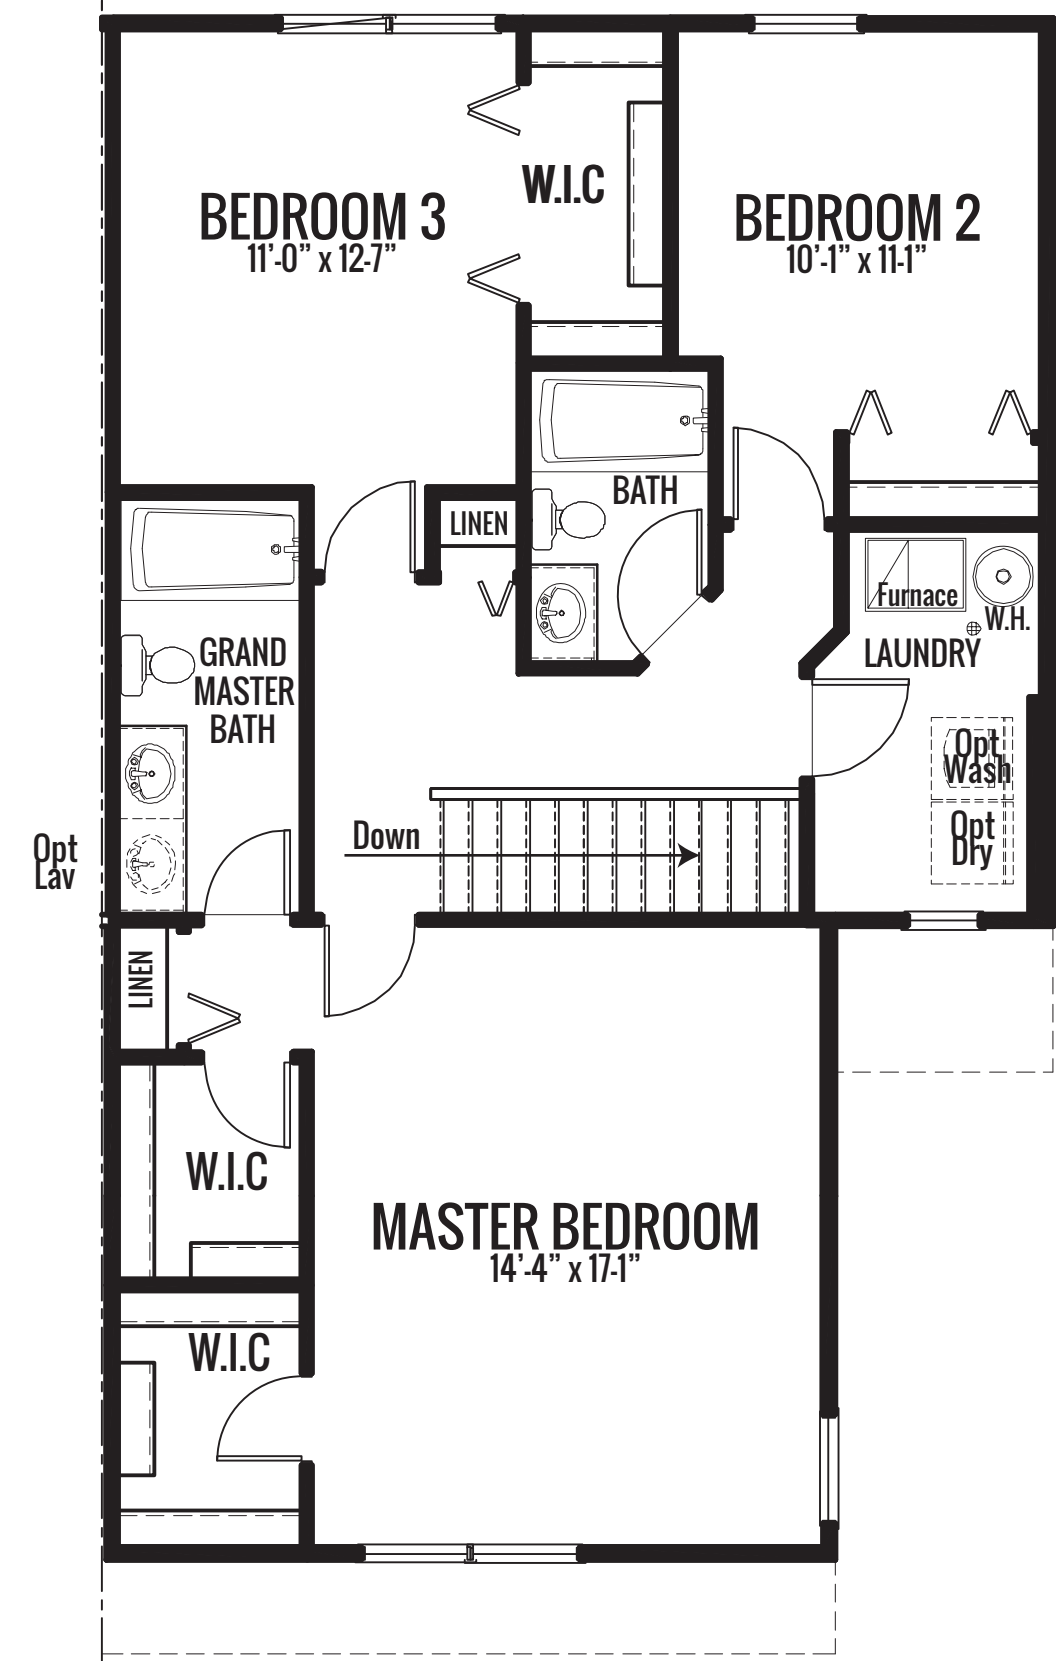

THE SARATOGA V

1616 sq. ft.

STANDARD FIRST FLOOR

STANDARD SECOND FLOOR

PRIVATE BATH OPTION

GRAND MASTER BEDROOM OPTION

GRAND PRIVATE BATH OPTION

OPTIONAL CLOSET

FOUR UNIT KEY