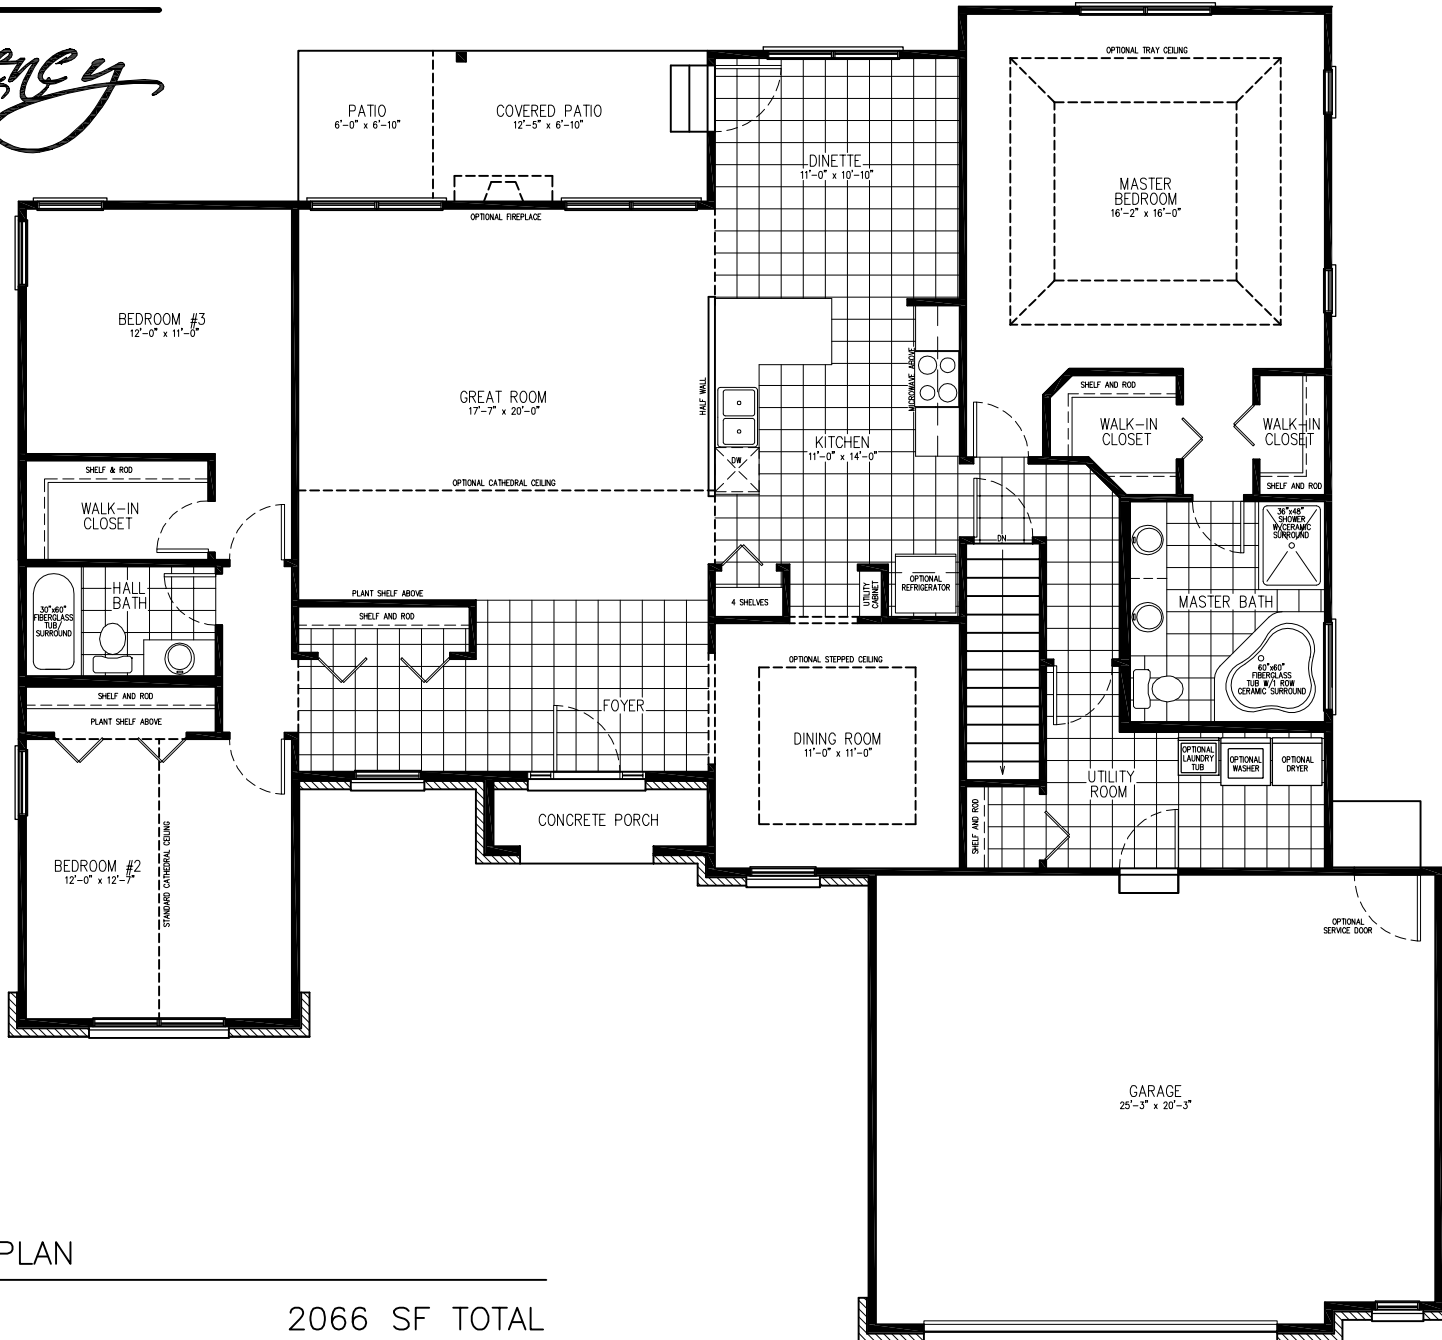

*the Regency*

FRONT ELEVATION

EASTON

2066 SF TOTAL

*the Regency*

FIRST FLOOR PLAN

EASTON

2066 SF TOTAL

FOUNDATION PLAN

EASTON

2066 SF TOTAL