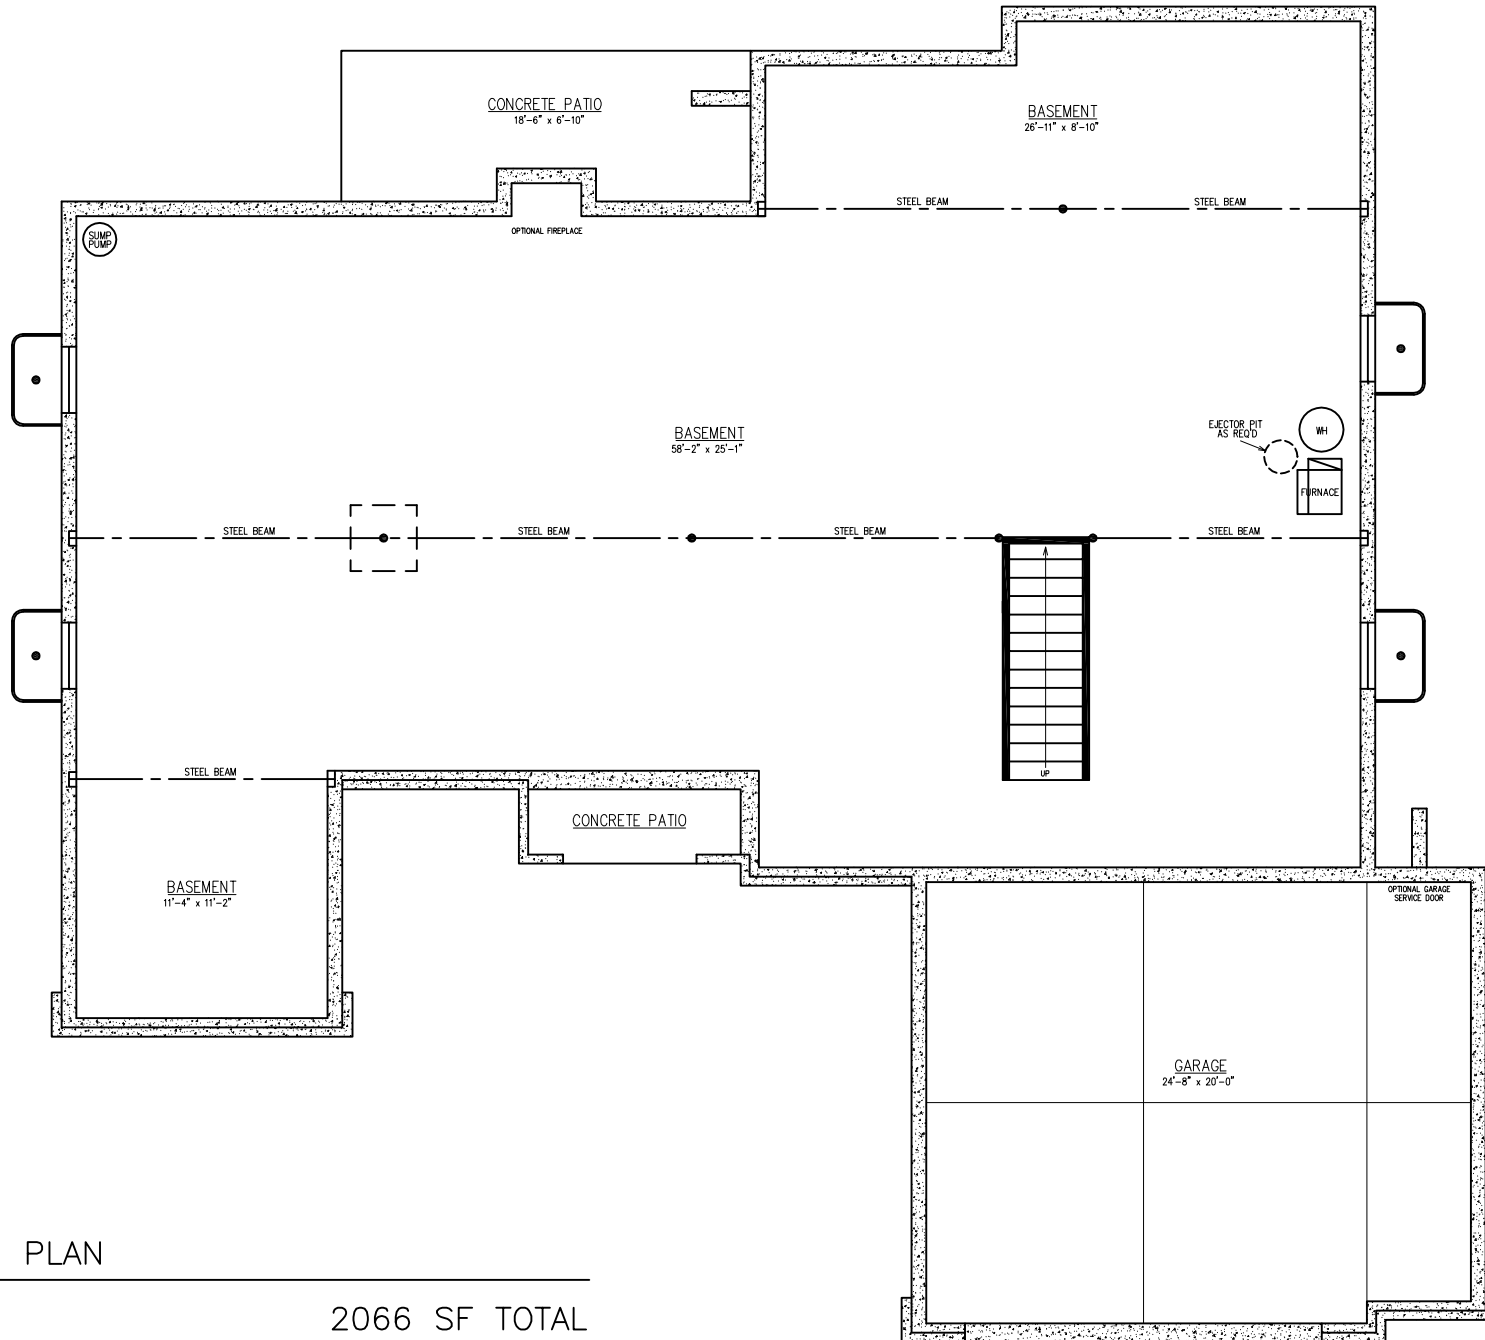

*the Regency*

FRONT ELEVATION

EASTON

2066 SF TOTAL

*the Regency*

FIRST FLOOR PLAN

EASTON

2066 SF TOTAL

FOUNDATION PLAN

EASTON

2066 SF TOTAL