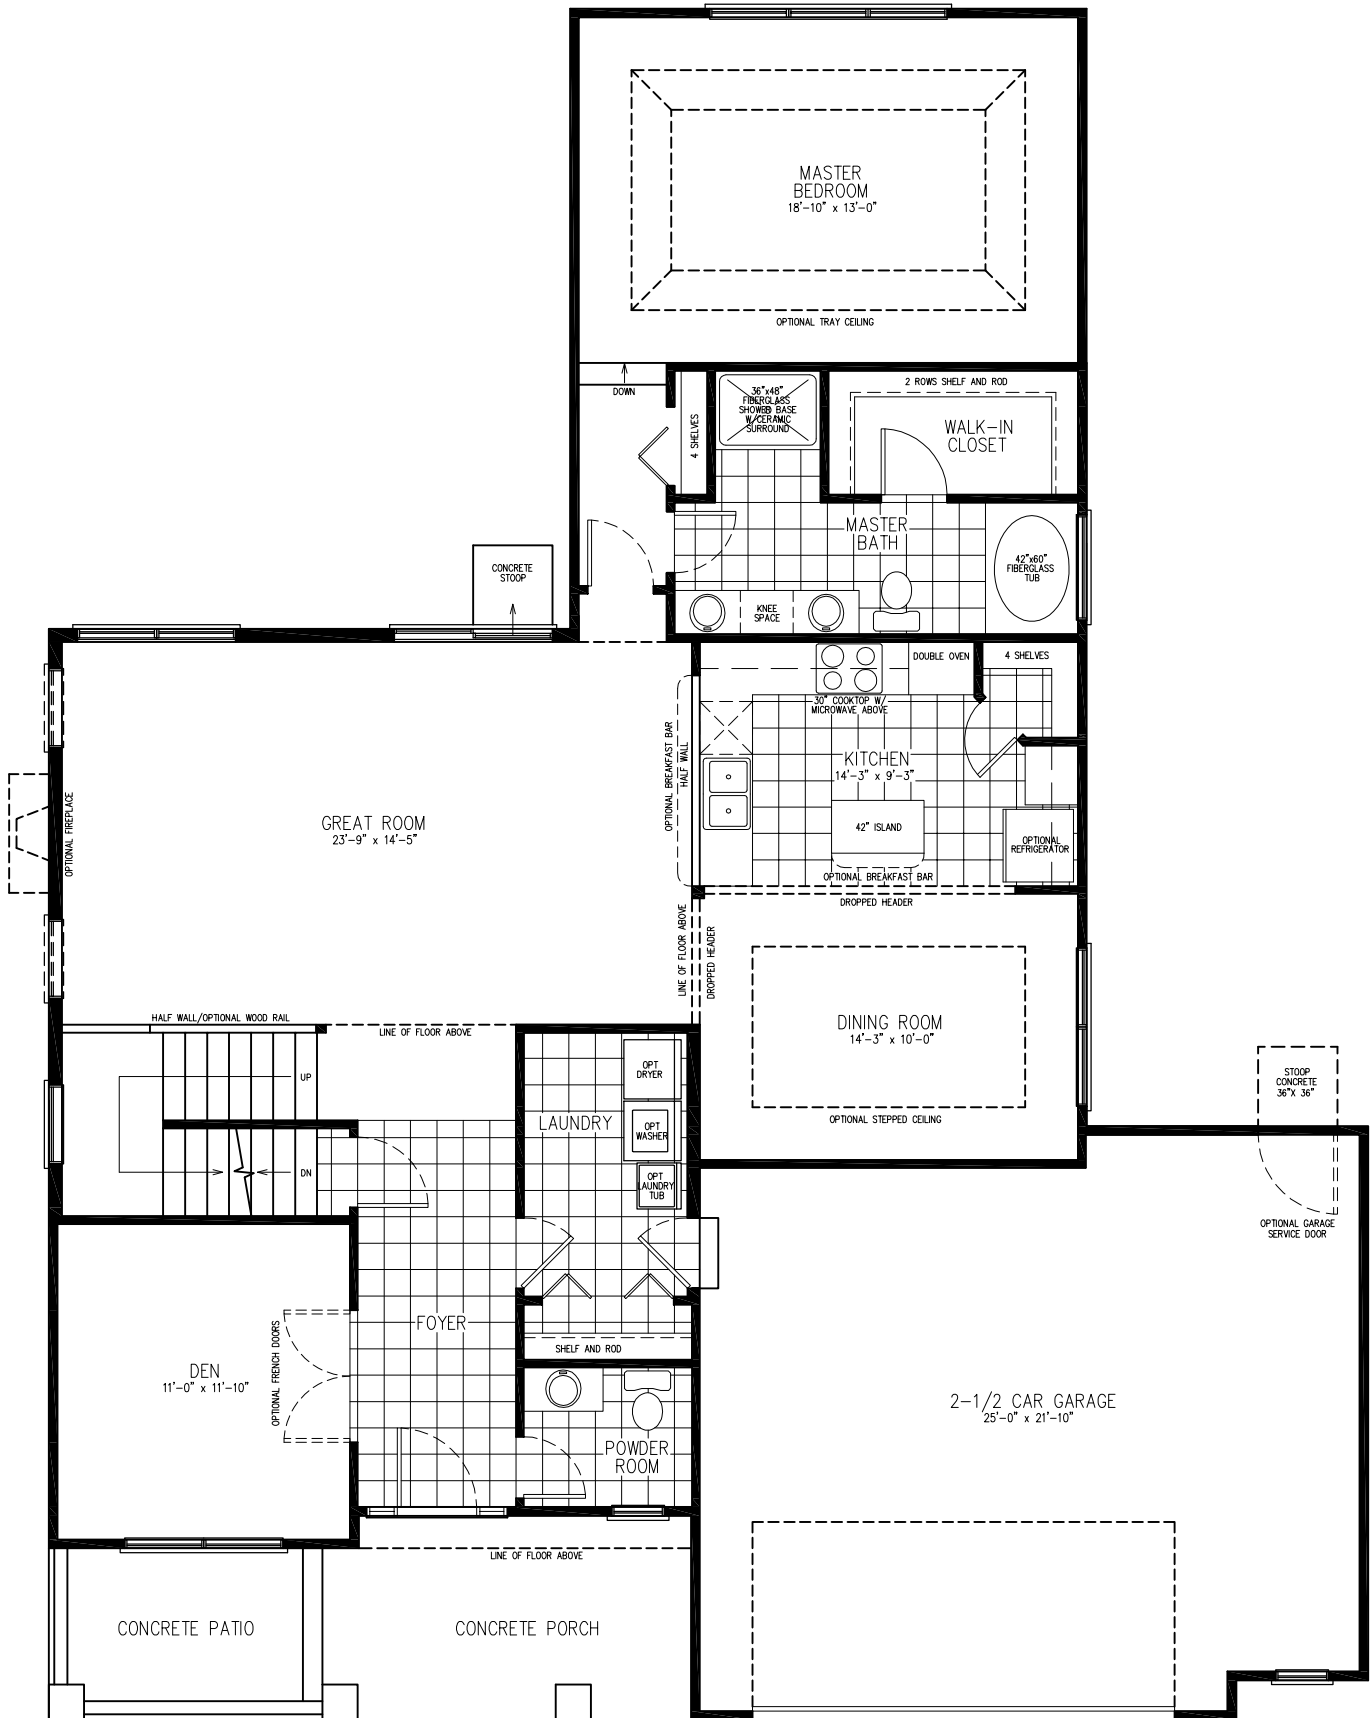

FRONT ELEVATION

---

MEADOWBROOK

2395 SF TOTAL

REAR ELEVATION

MEADOWBROOK

2395 SF TOTAL

FIRST FLOOR PLAN

MEADOWBROOK

1602 SF/2395 SF

SECOND FLOOR PLAN

MEADOWBROOK

793 SF/2395 SF