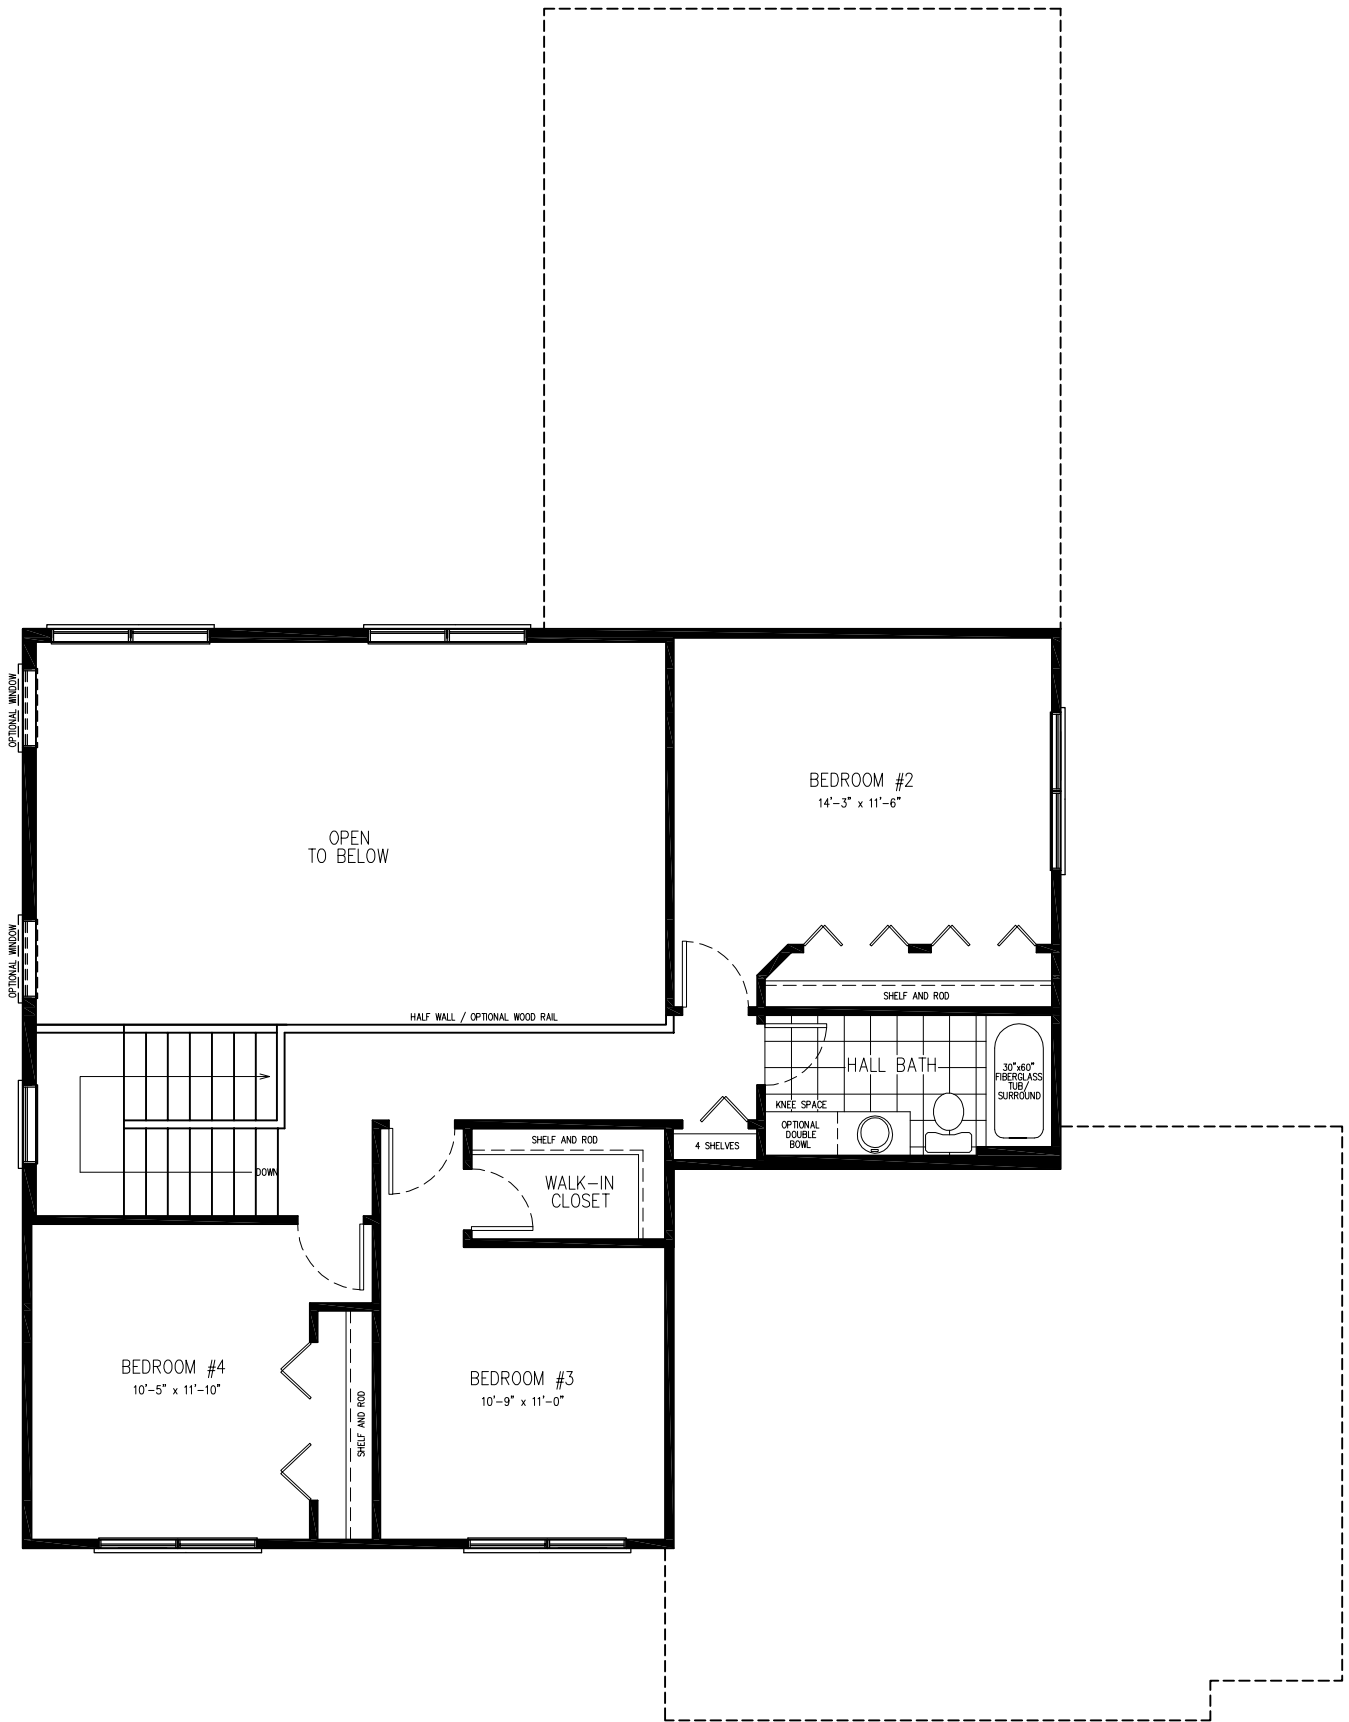

FRONT ELEVATION

---

MEADOWBROOK

2395 SF TOTAL

REAR ELEVATION

MEADOWBROOK

2395 SF TOTAL

FIRST FLOOR PLAN

MEADOWBROOK

1602 SF/2395 SF

SECOND FLOOR PLAN

MEADOWBROOK

793 SF/2395 SF