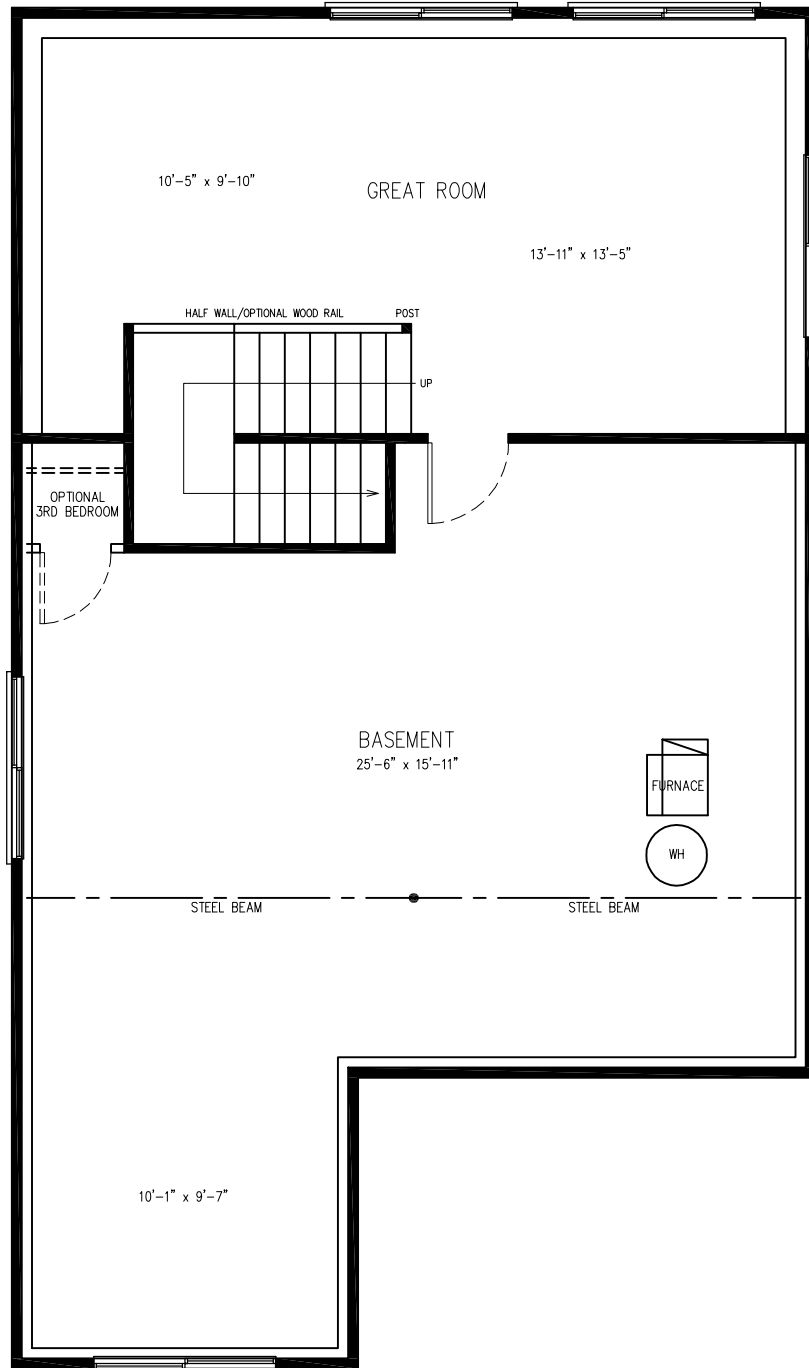

FRONT ELEVATION
STUART

CHALET ELEVATION
1455 SF

FRONT ELEVATION
STUART

CRAFTSMAN ELEVATION
1455 SF

FRONT ELEVATION

STUART

FEDERAL ELEVATION

1455 SF

FRONT ELEVATION
STUART

GEORGIAN ELEVATION
1455 SF

LOWER LEVEL PLAN

STANDARD PLAN

STUART

412 SF / 1455 SF TOTAL

LOWER LEVEL PLAN

STUART

412 SF / 1455 SF TOTAL