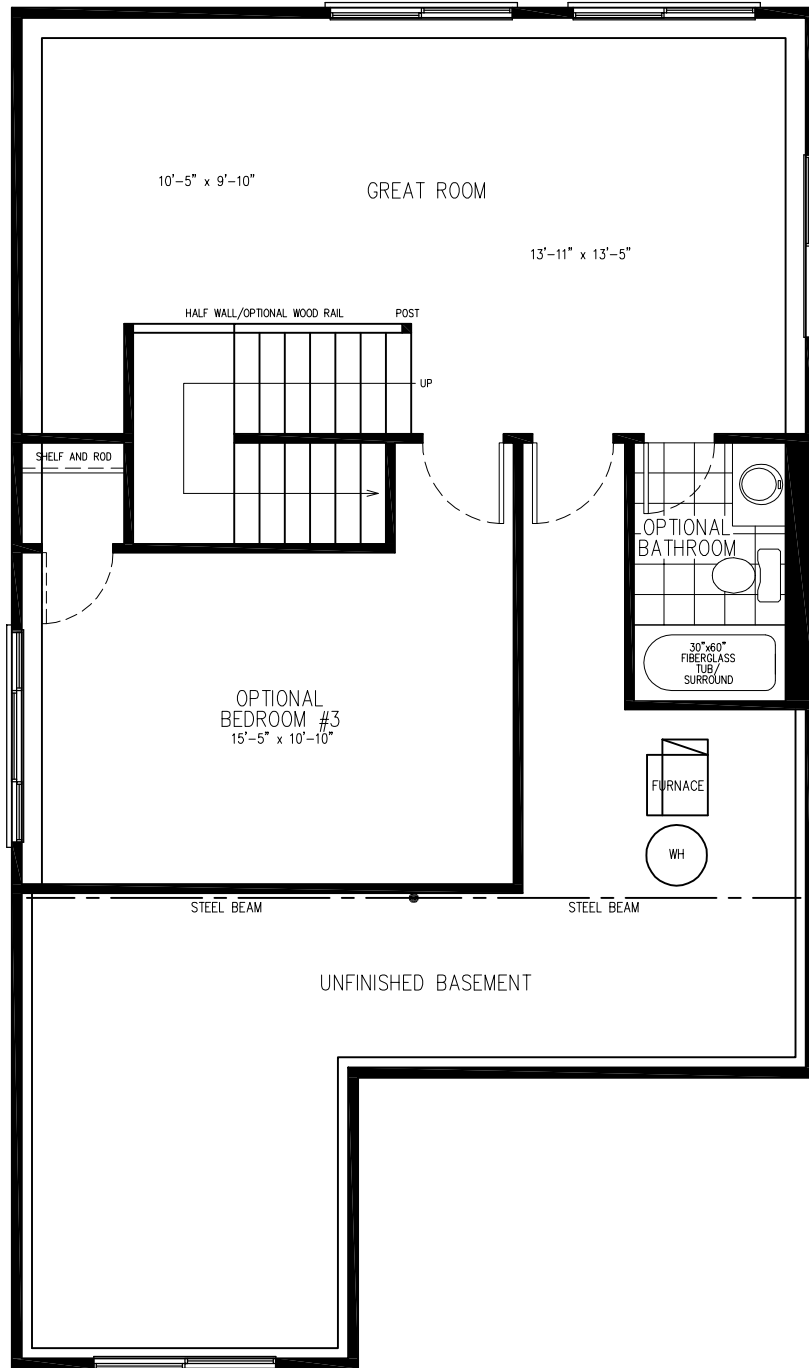

FRONT ELEVATION
STUART

CHALET ELEVATION
1455 SF

FRONT ELEVATION
STUART

CRAFTSMAN ELEVATION
1455 SF

FRONT ELEVATION

STUART

FEDERAL ELEVATION

1455 SF

FRONT ELEVATION
STUART

GEORGIAN ELEVATION
1455 SF

LOWER LEVEL PLAN

STANDARD PLAN

STUART

412 SF / 1455 SF TOTAL

LOWER LEVEL PLAN

STUART

412 SF / 1455 SF TOTAL